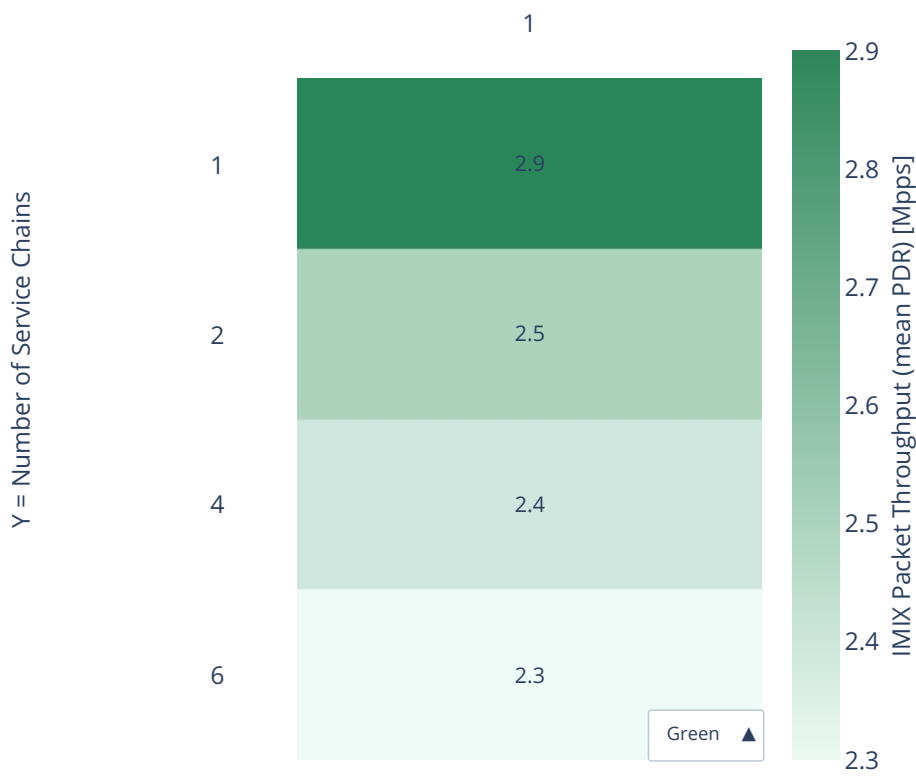

# Throughput: eth-l2bd-{Y}ch-{2XY}vh-{XY}vm-vxlan-vppip4-pdr

X = VNFs per Service Chain

Green ▲