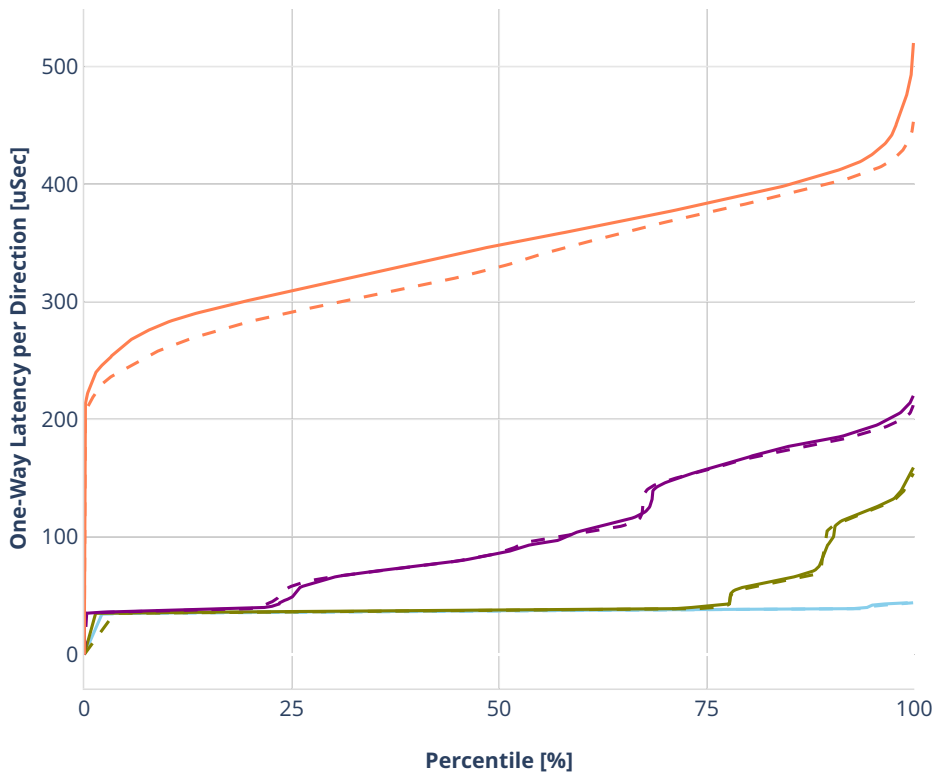

### Latency: ethip6srhip6-ip6base-srv6proxy-masq

- No-load.
- Low-load, 10% PDR.
- Mid-load, 50% PDR.
- High-load, 90% PDR.