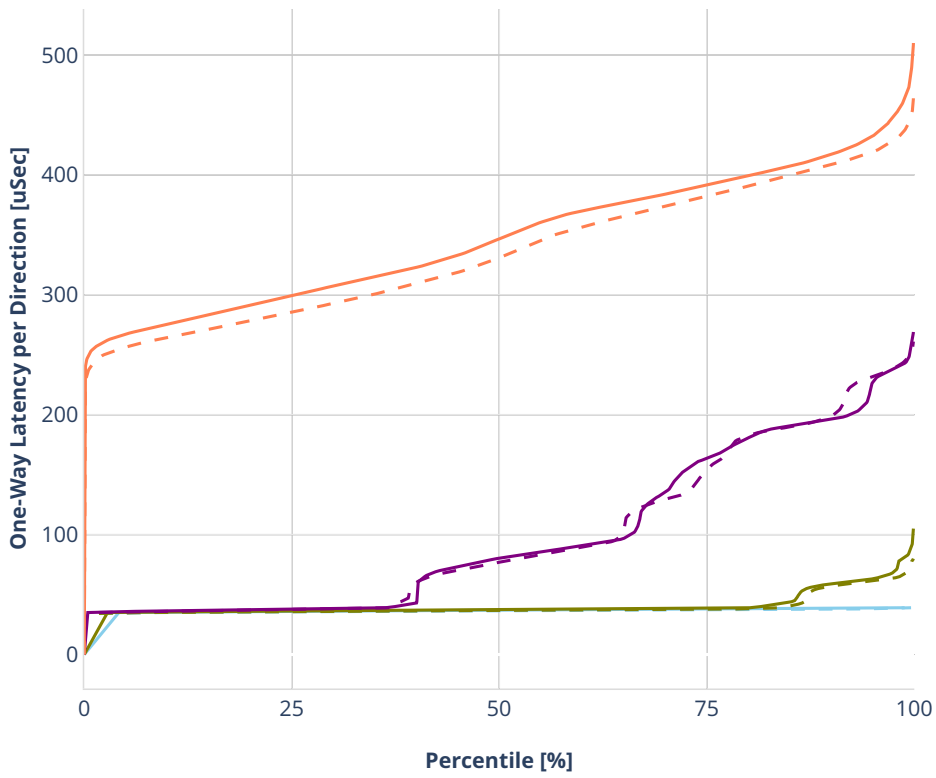

### Latency: ethip6srhip6-ip6base-srv6proxy-dyn

- No-load.
- Low-load, 10% PDR.
- Mid-load, 50% PDR.
- High-load, 90% PDR.