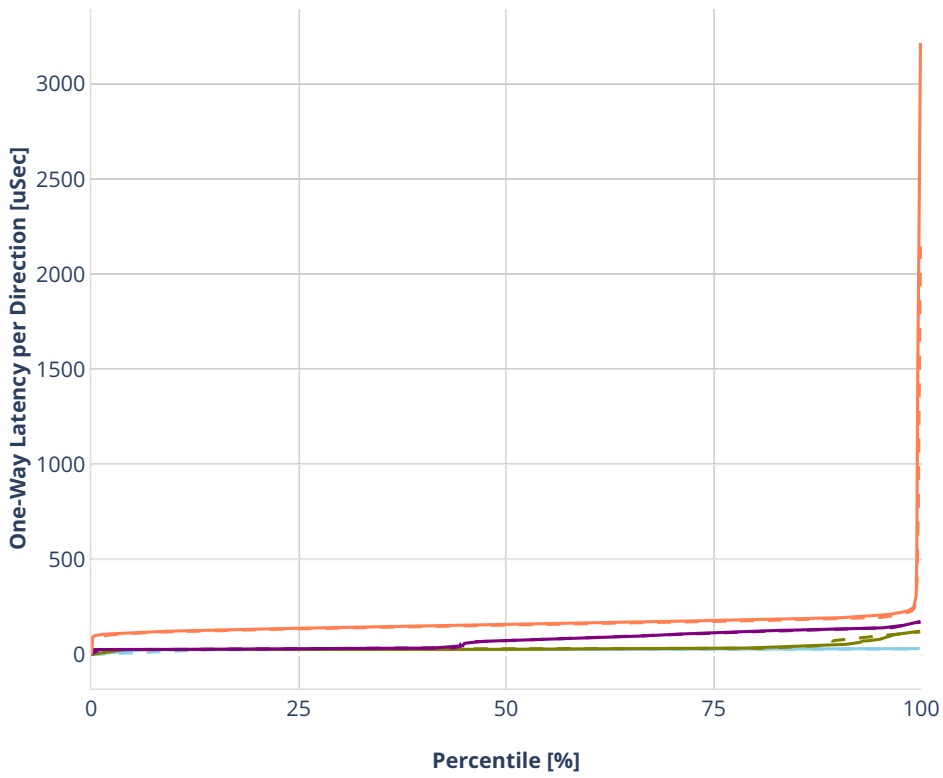

Latency: ethip6srhip6-ip6base-srv6enc2sids

- No-load.
- Low-load, 10% PDR.
- Mid-load, 50% PDR.
- High-load, 90% PDR.