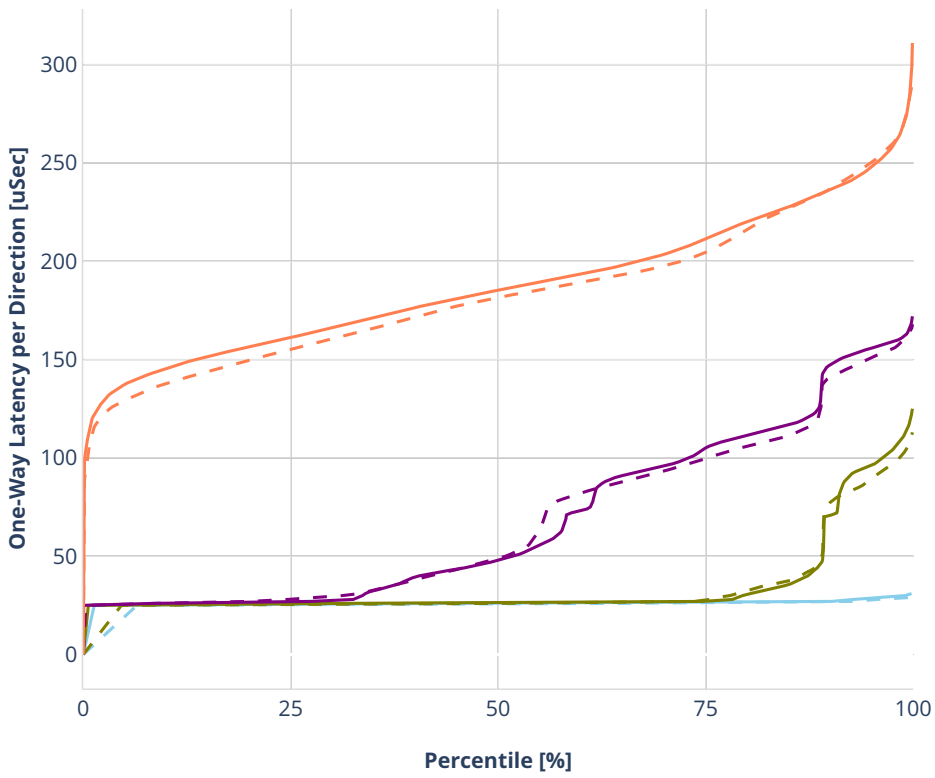

Latency: ethip6srhip6-ip6base-srv6enc2sids-nodcaps

- No-load.
- Low-load, 10% PDR.
- Mid-load, 50% PDR.
- High-load, 90% PDR.