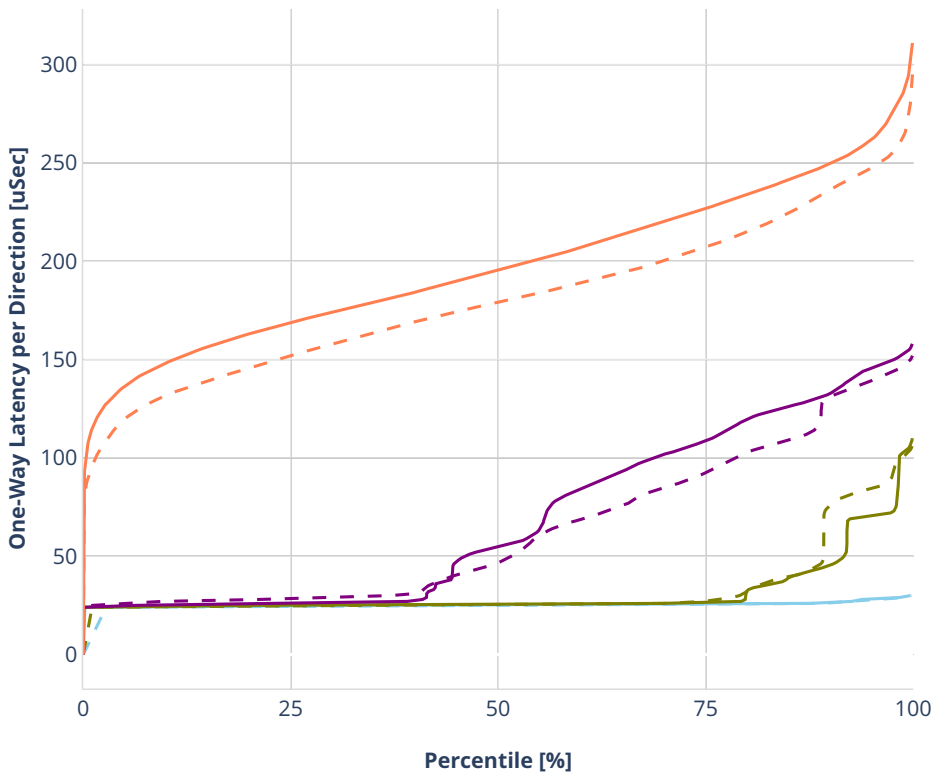

### Latency: ethip6ip6-ip6base-srv6enc1sid

- No-load.
- Low-load, 10% PDR.
- Mid-load, 50% PDR.
- High-load, 90% PDR.