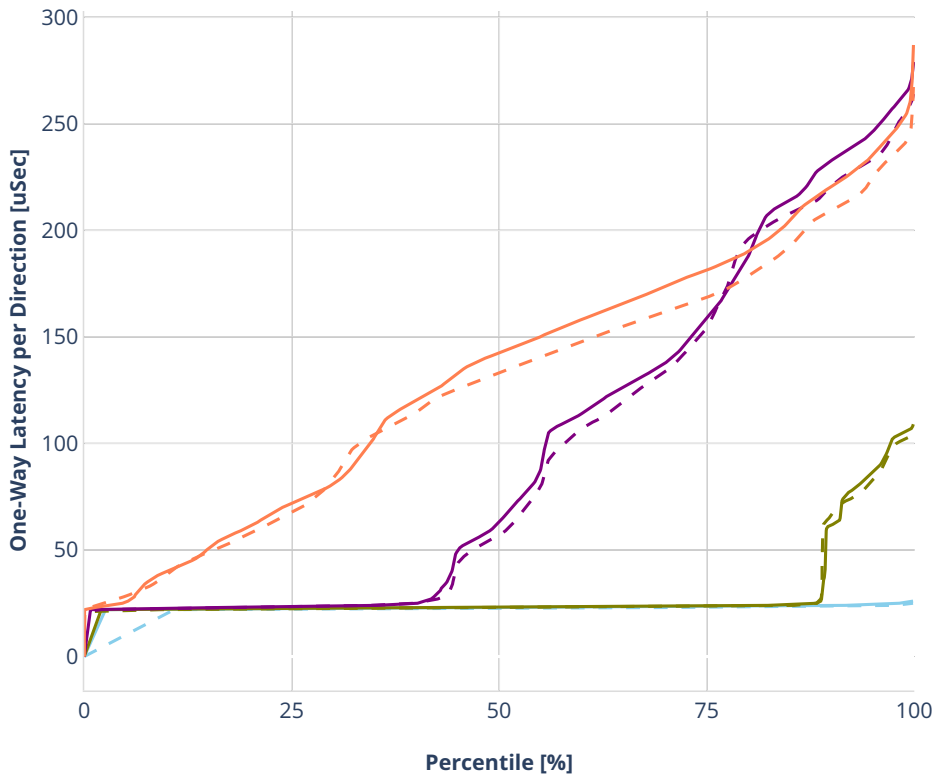

### Latency: ethip6-ip6scale2m

- No-load.
- Low-load, 10% PDR.
- Mid-load, 50% PDR.
- High-load, 90% PDR.