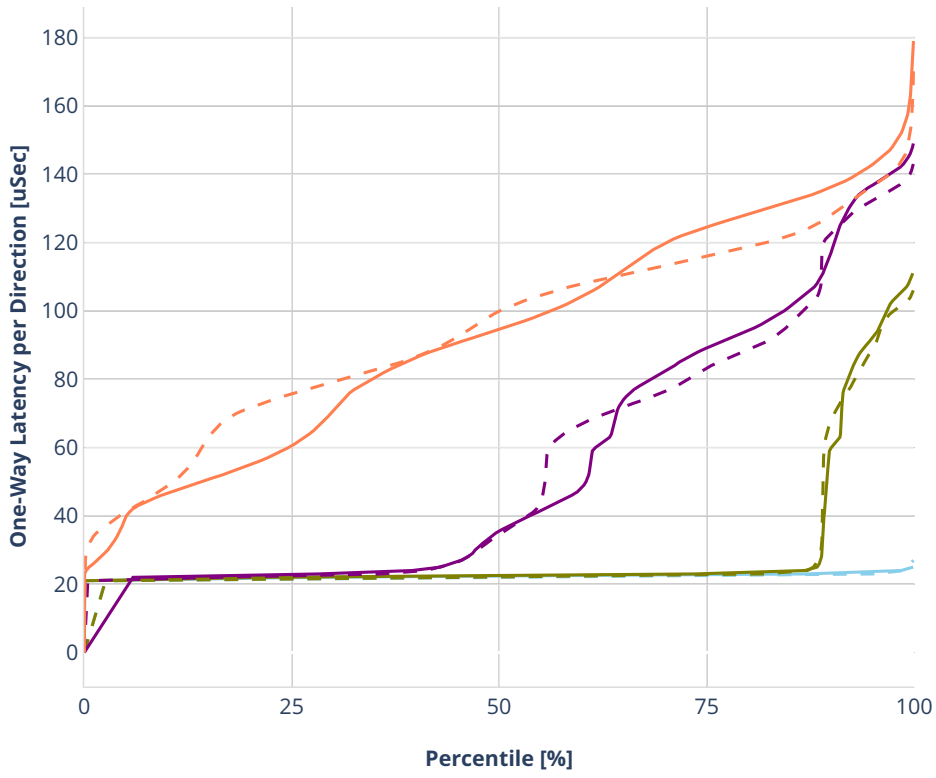

### Latency: ethip6-ip6scale20k

- No-load.
- Low-load, 10% PDR.
- Mid-load, 50% PDR.
- High-load, 90% PDR.