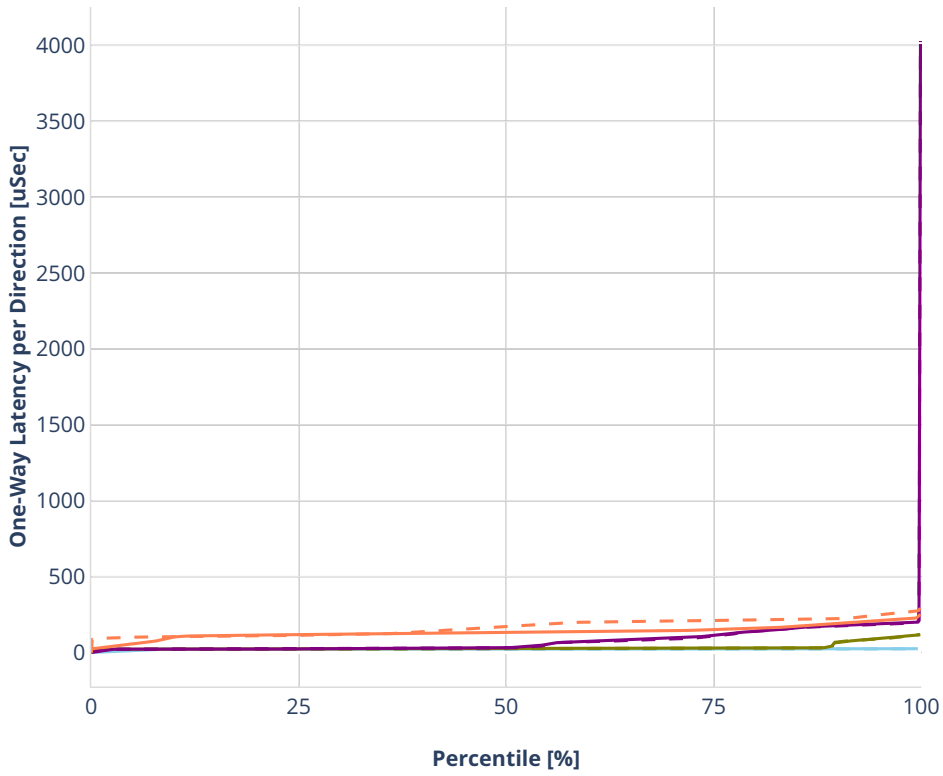

Latency: ethip6-ip6scale200k

- No-load.
- Low-load, 10% PDR.
- Mid-load, 50% PDR.
- High-load, 90% PDR.