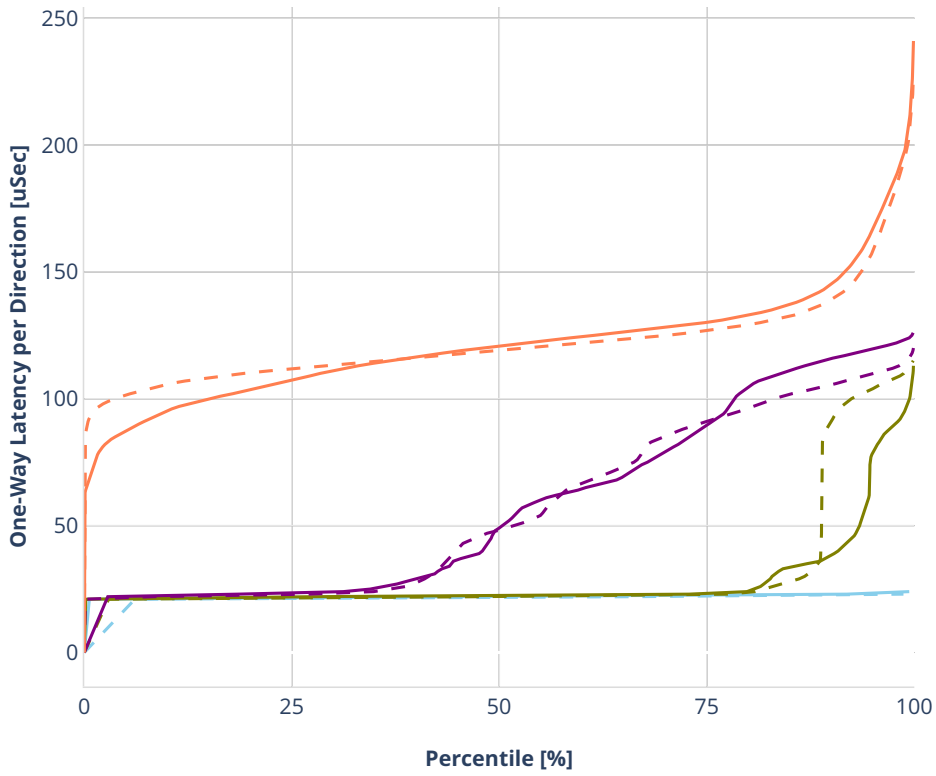

Latency: ethip6-ip6base

- No-load.
- Low-load, 10% PDR.
- Mid-load, 50% PDR.
- High-load, 90% PDR.