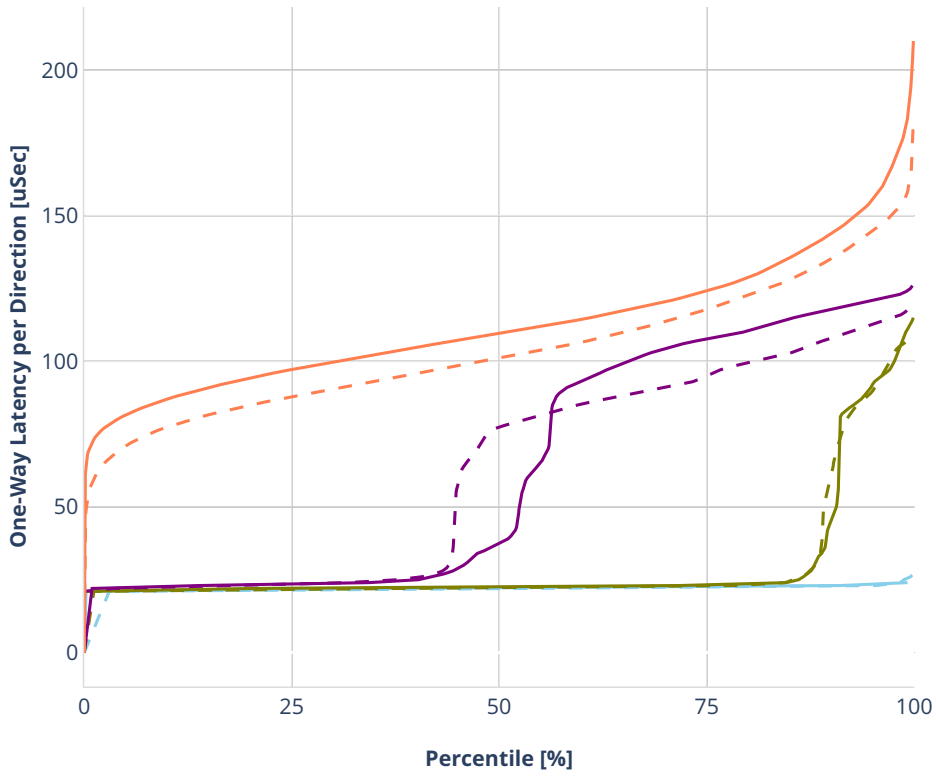

### Latency: dot1q-ip6base

- No-load.
- Low-load, 10% PDR.
- Mid-load, 50% PDR.
- High-load, 90% PDR.