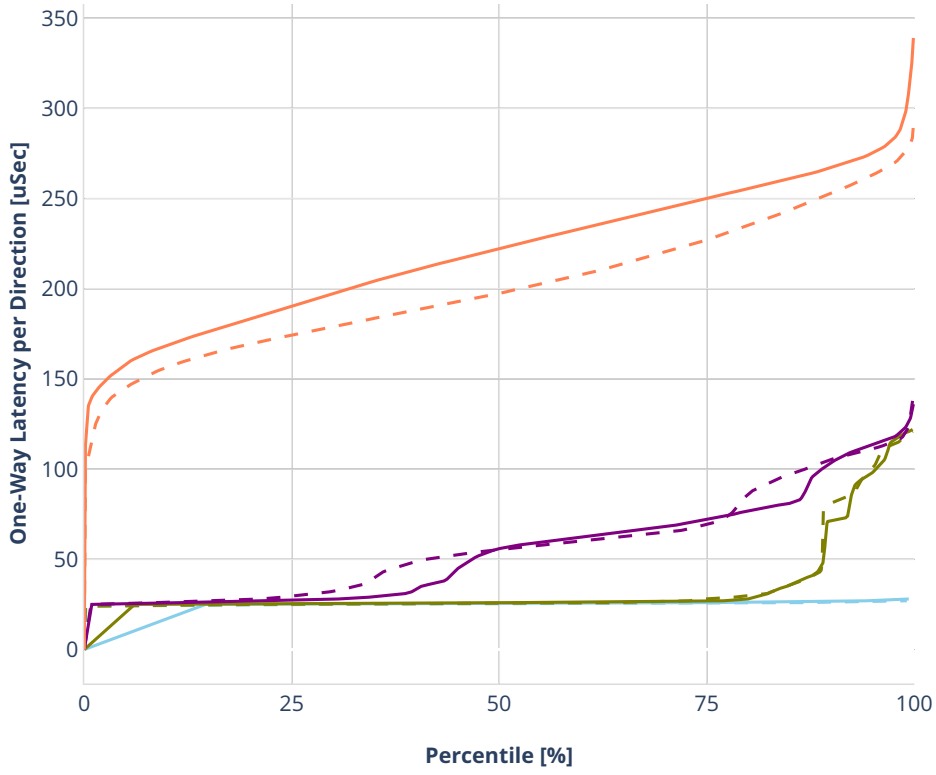

Latency: ethip4vxlan-l2xcbase

- No-load.
- Low-load, 10% PDR.
- Mid-load, 50% PDR.
- High-load, 90% PDR.