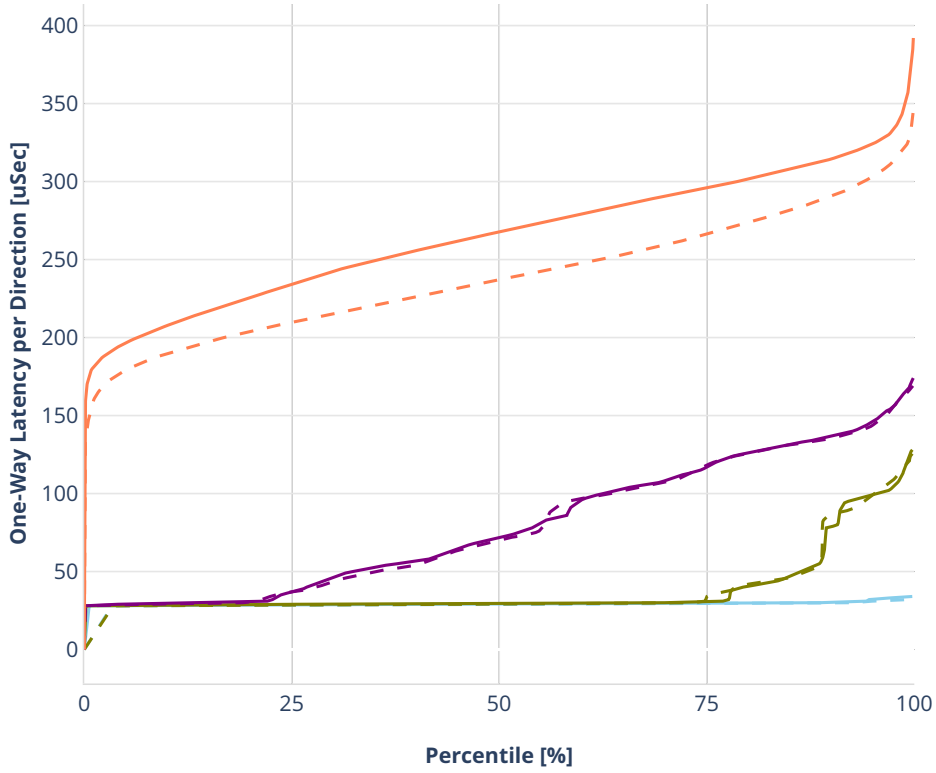

Latency: ethip4vxlan-l2bdbasemaclrn

- No-load.
- Low-load, 10% PDR.
- Mid-load, 50% PDR.
- High-load, 90% PDR.