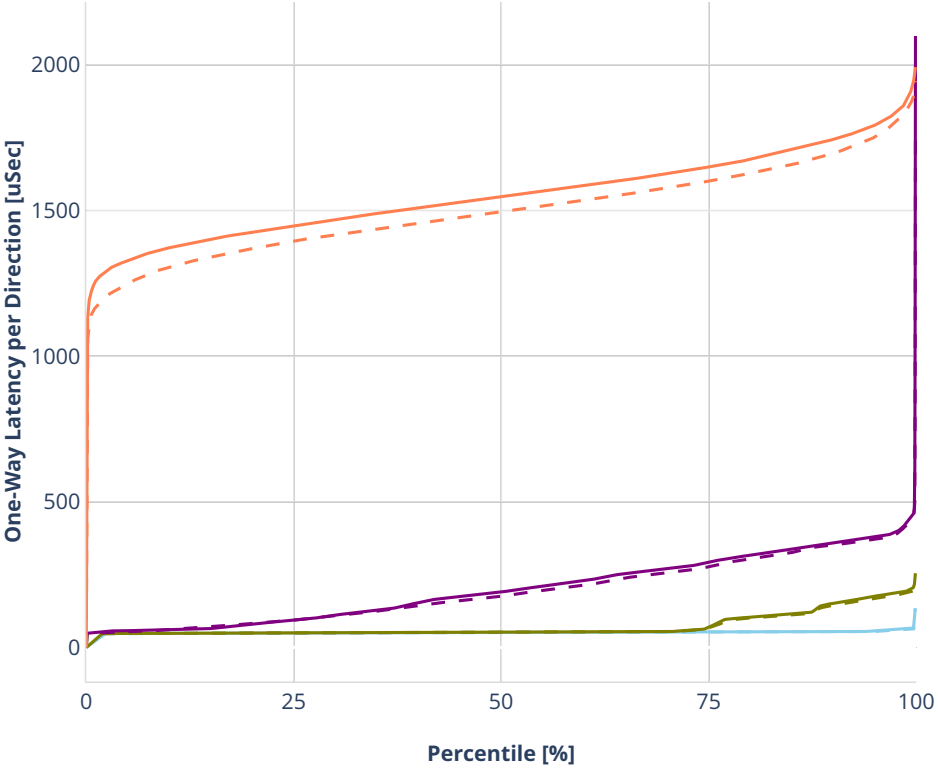

Latency: ethip4vxlan-l2bdbasemaclrn-eth-2vhostvr1024-1vm

- No-load.
- Low-load, 10% PDR.
- Mid-load, 50% PDR.
- High-load, 90% PDR.