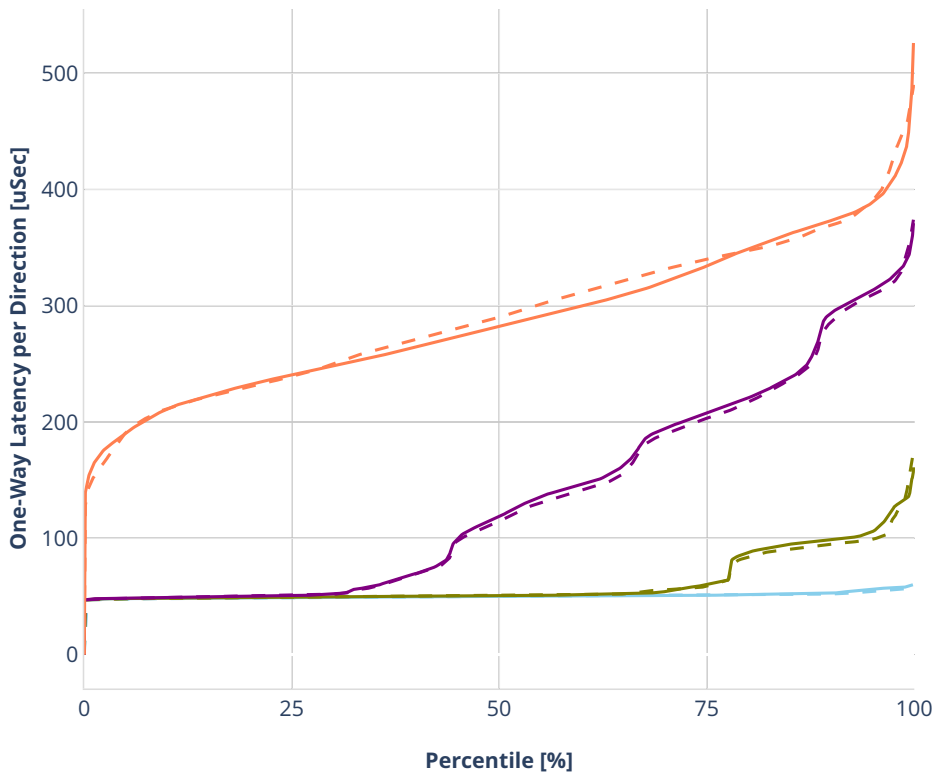

Latency: ethip4vxlan-l2bdbasemaclrn-eth-2vhostvr1024-1vm-vppl2xc

- No-load.
- Low-load, 10% PDR.
- Mid-load, 50% PDR.
- High-load, 90% PDR.