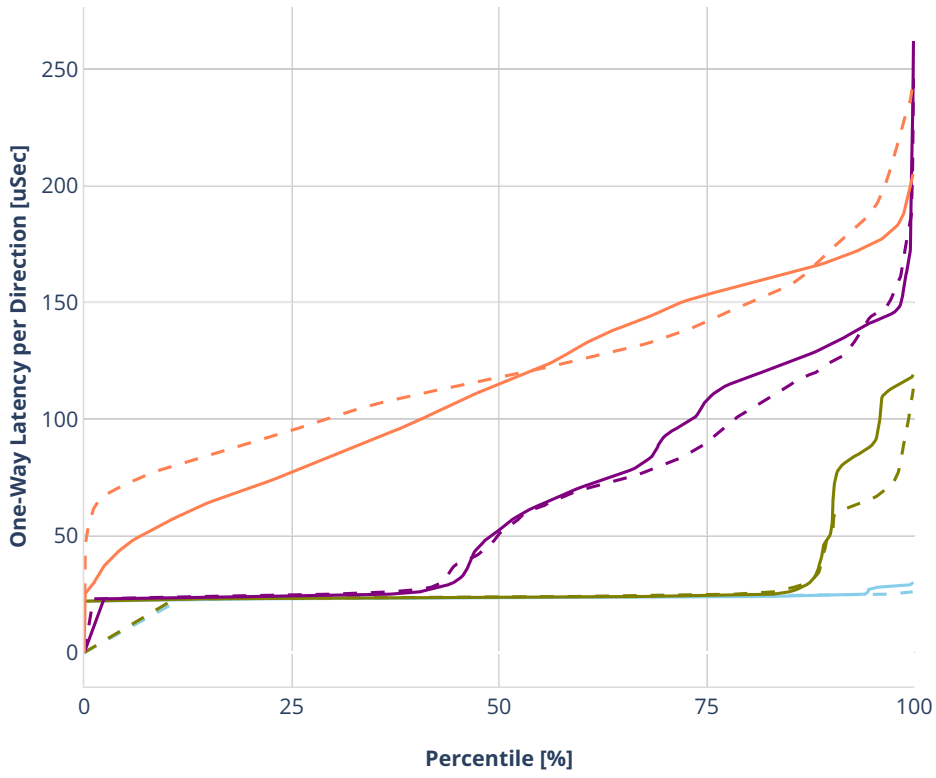

Latency: ethip4udp-ip4scale1000-udpsrcscale15-nat44

- No-load.
- Low-load, 10% PDR.
- Mid-load, 50% PDR.
- High-load, 90% PDR.