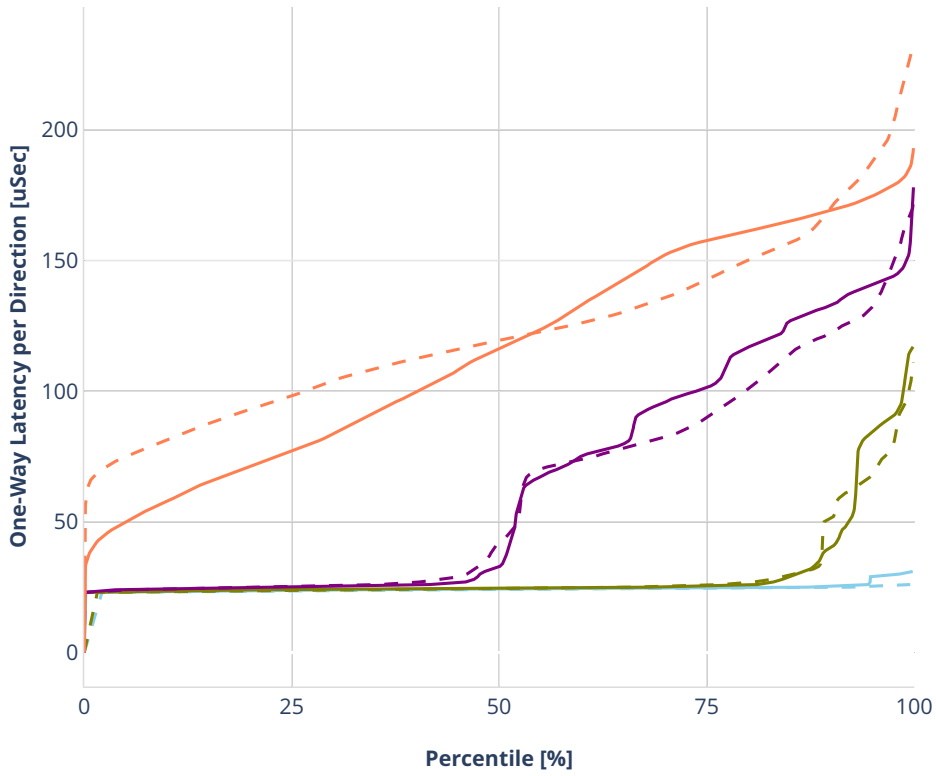

Latency: ethip4udp-ip4base-oacl50sl-10kflows

- No-load.
- Low-load, 10% PDR.
- Mid-load, 50% PDR.
- High-load, 90% PDR.