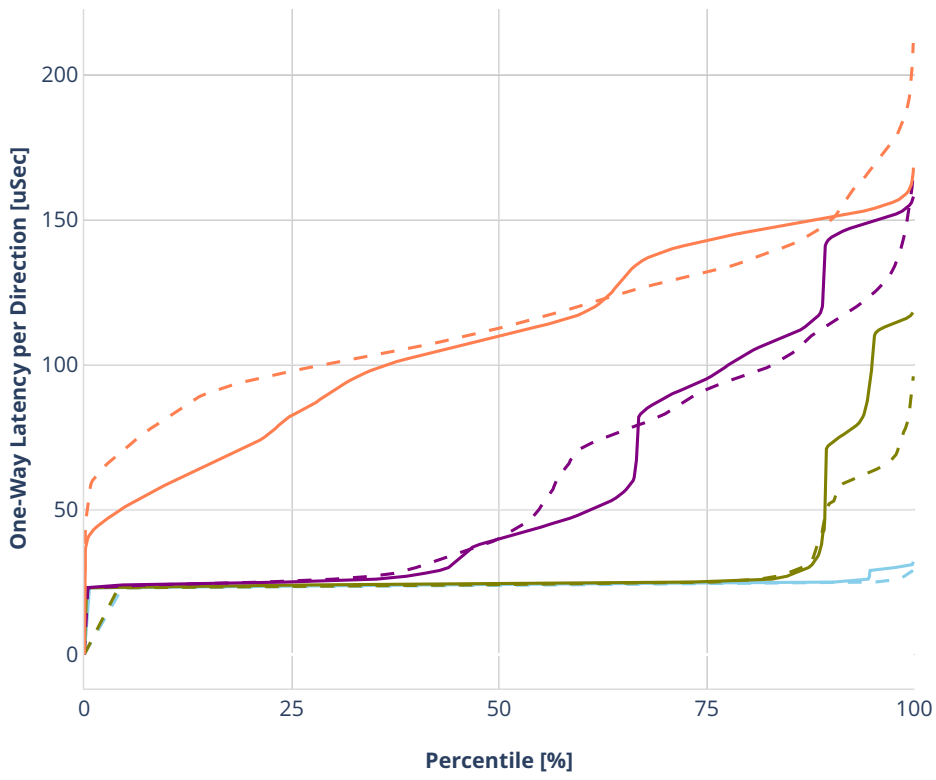

Latency: ethip4udp-ip4base-oacl50sf-10kflows

- No-load.
- Low-load, 10% PDR.
- Mid-load, 50% PDR.
- High-load, 90% PDR.