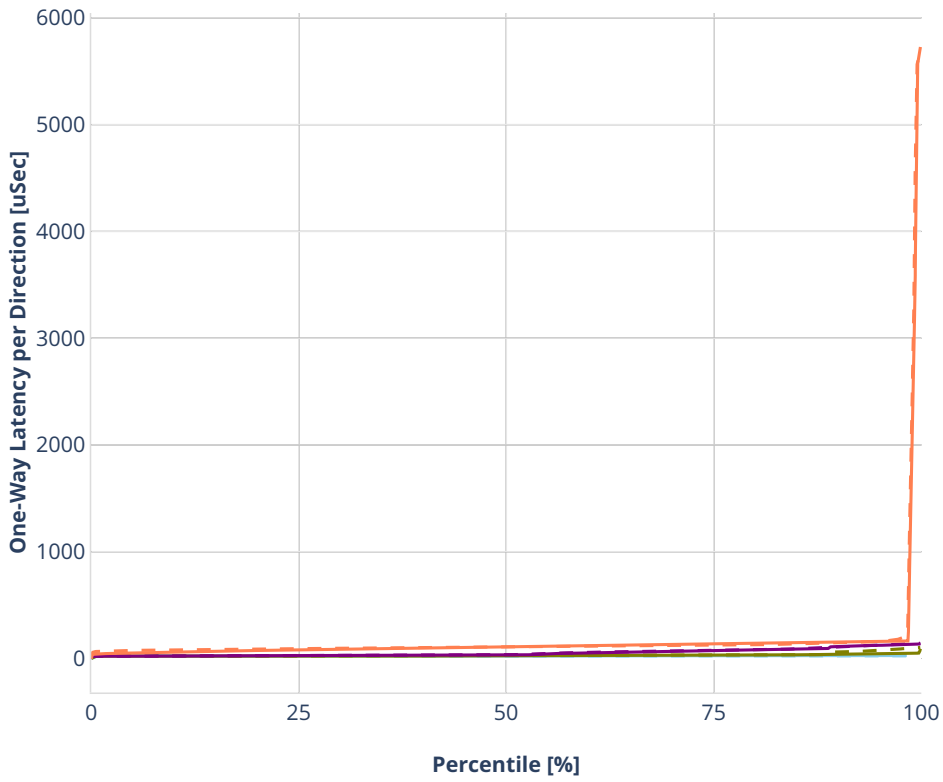

### Latency: ethip4udp-ip4base-nat44

- No-load.
- Low-load, 10% PDR.
- Mid-load, 50% PDR.
- High-load, 90% PDR.