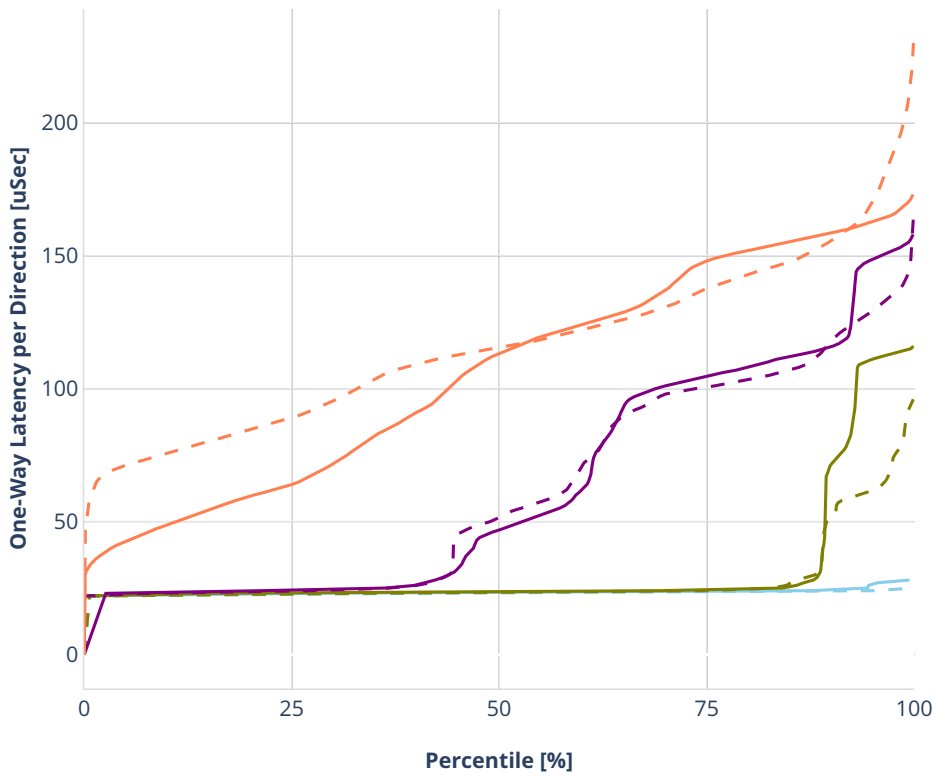

Latency: ethip4udp-ip4base-iacI50sl-10kflows

- No-load.
- Low-load, 10% PDR.
- Mid-load, 50% PDR.
- High-load, 90% PDR.