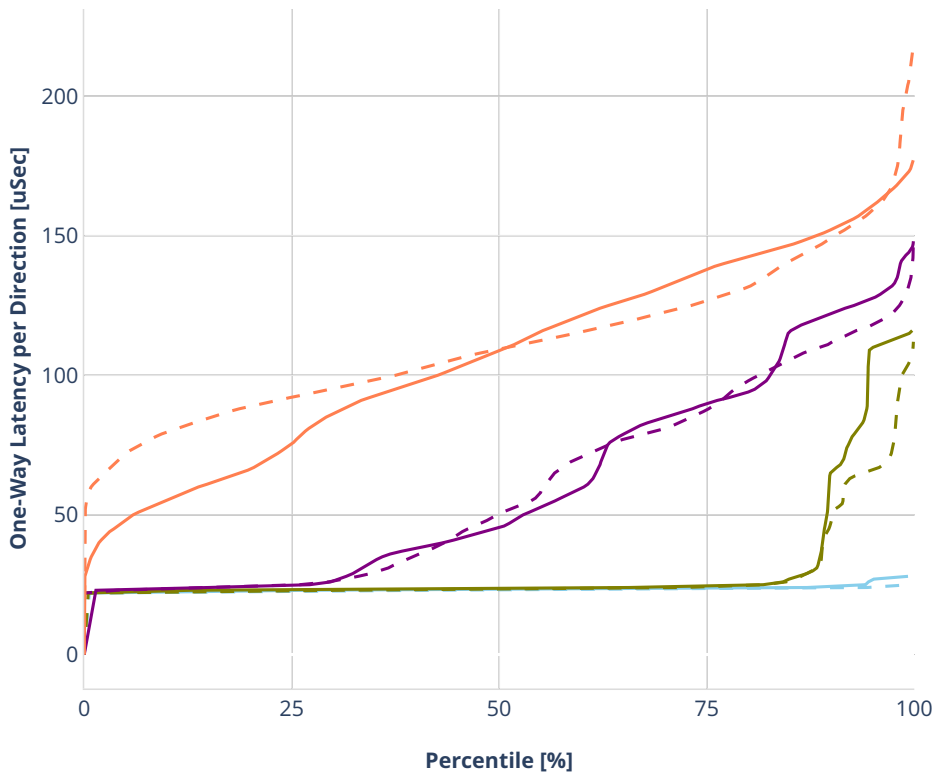

Latency: ethip4udp-ip4base-iac150sf-10kflows

- No-load.
- Low-load, 10% PDR.
- Mid-load, 50% PDR.
- High-load, 90% PDR.