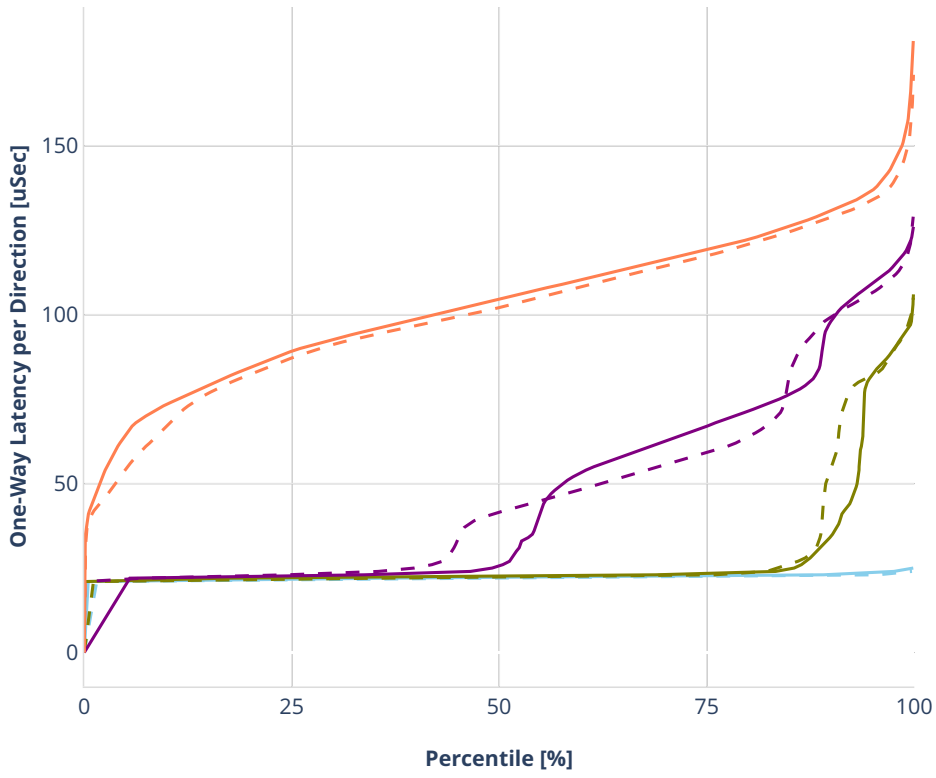

### Latency: ethip4-ip4scale2m

- No-load.
- Low-load, 10% PDR.
- Mid-load, 50% PDR.
- High-load, 90% PDR.