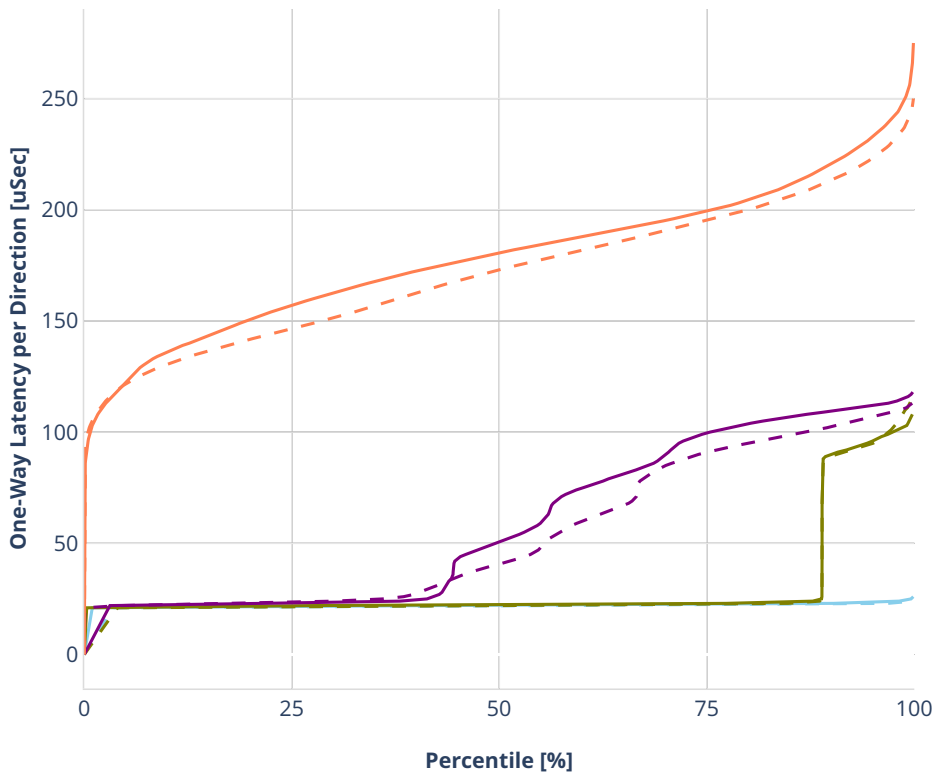

Latency: ethip4-ip4scale20k

- No-load.
- Low-load, 10% PDR.
- Mid-load, 50% PDR.
- High-load, 90% PDR.