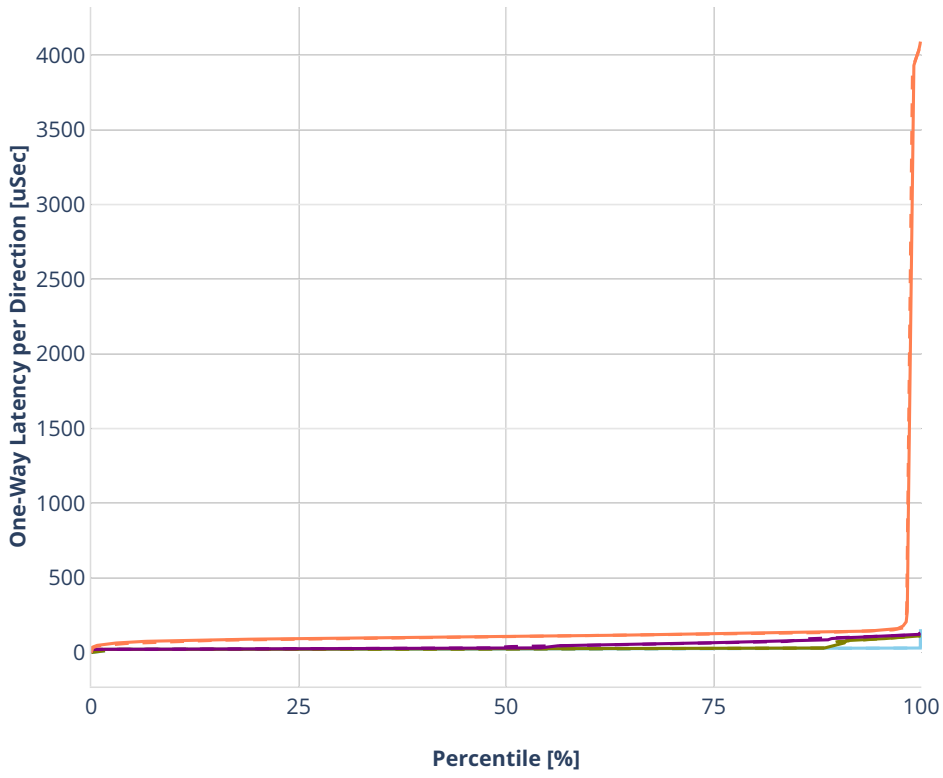

Latency: ethip4-ip4scale200k

- No-load.
- Low-load, 10% PDR.
- Mid-load, 50% PDR.
- High-load, 90% PDR.