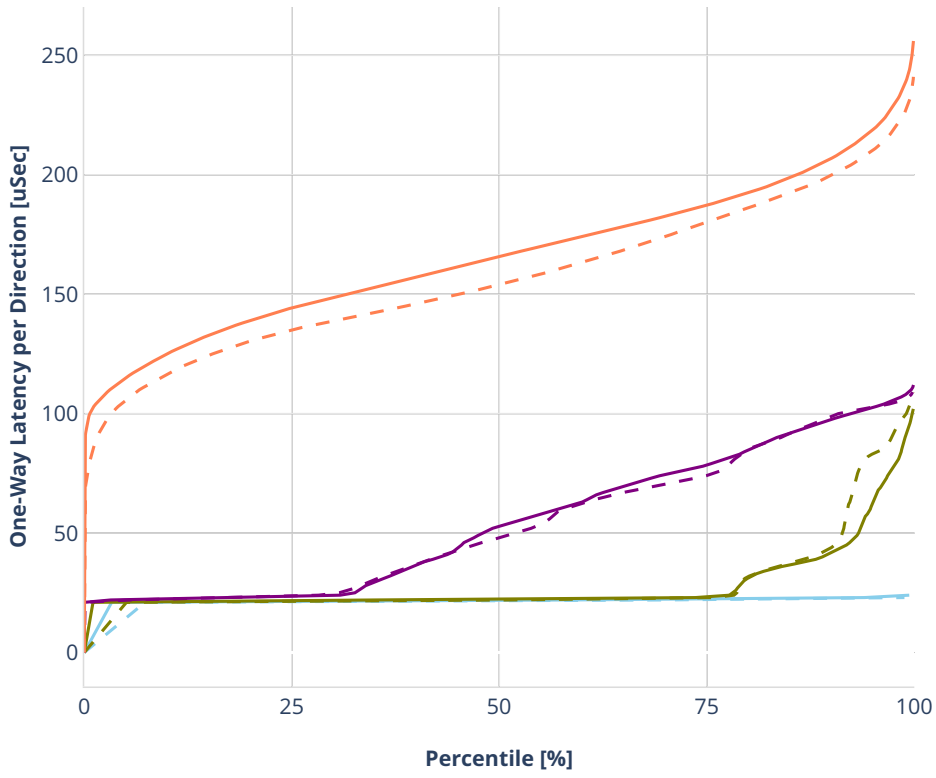

Latency: ethip4-ip4base

- No-load.
- Low-load, 10% PDR.
- Mid-load, 50% PDR.
- High-load, 90% PDR.