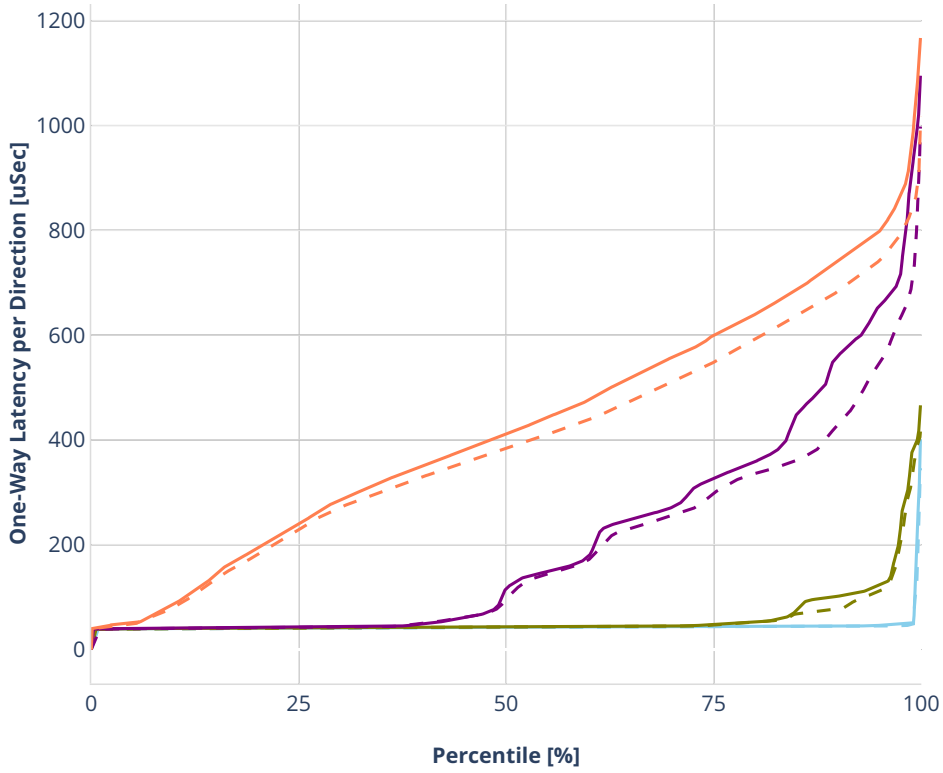

Latency: ethip4-ip4base-eth-2vhostvr1024-1vm

- No-load.
- Low-load, 10% PDR.
- Mid-load, 50% PDR.
- High-load, 90% PDR.