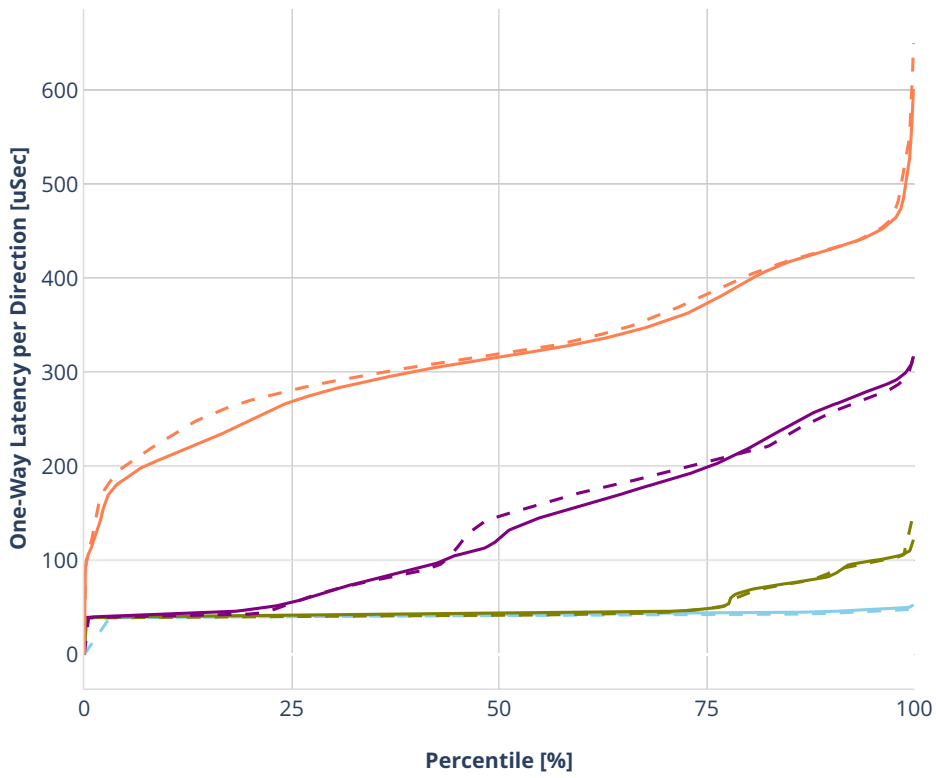

Latency: ethip4-ip4base-eth-2vhostvr1024-1vm-vppip4

- No-load.
- Low-load, 10% PDR.
- Mid-load, 50% PDR.
- High-load, 90% PDR.