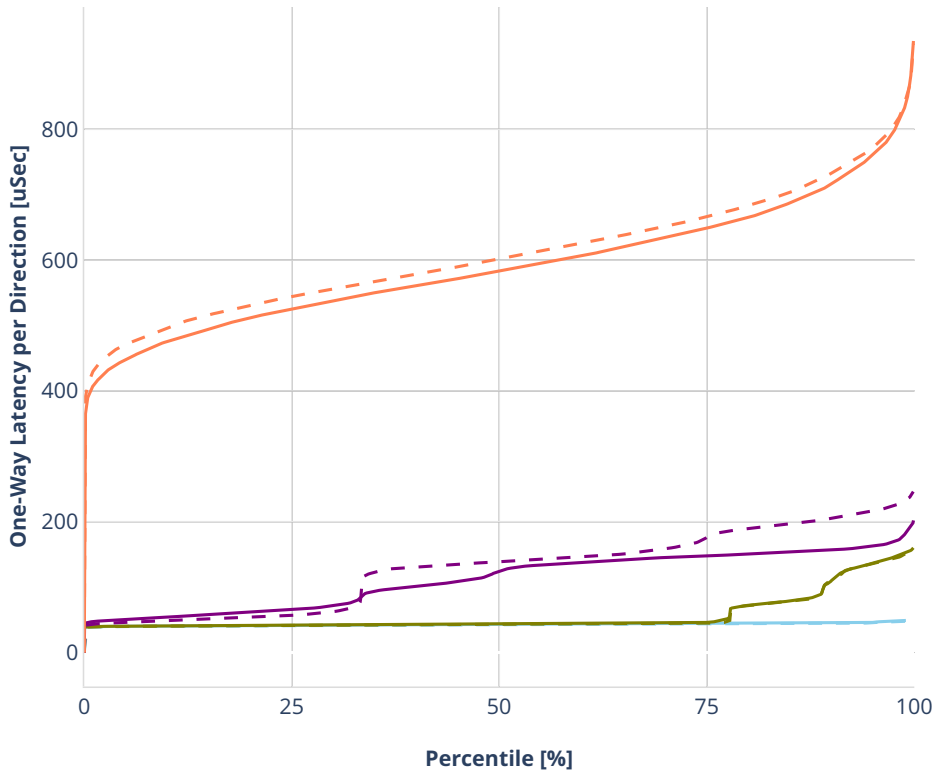

Latency: ethip4-ip4base-eth-2memif-1dcr

- No-load.
- Low-load, 10% PDR.
- Mid-load, 50% PDR.
- High-load, 90% PDR.