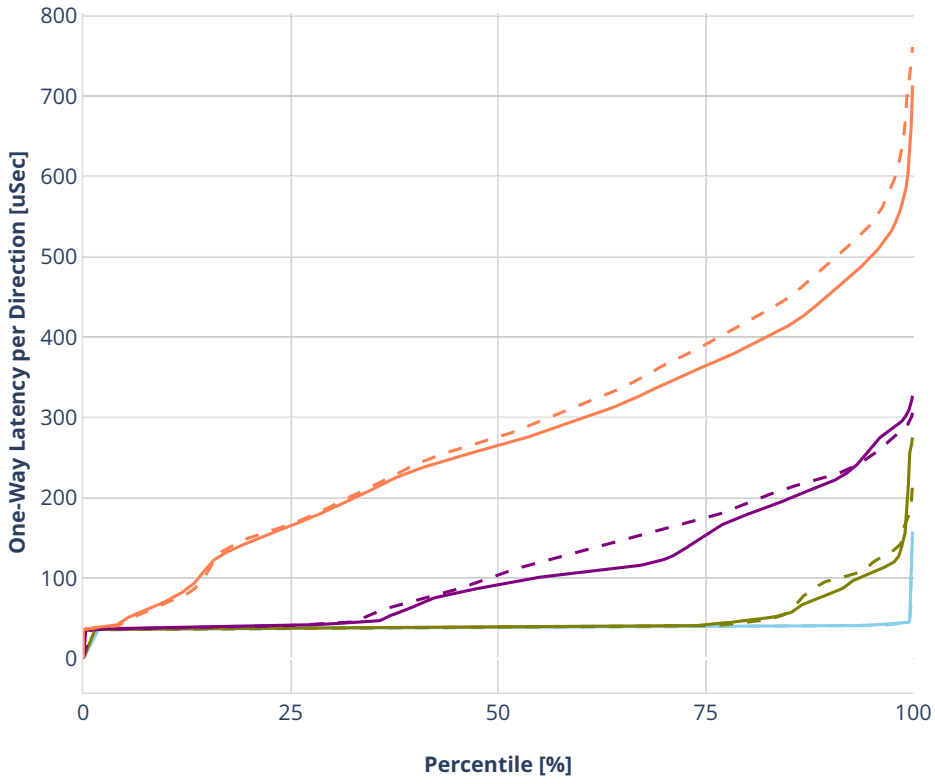

Latency: eth-l2xcbase-eth-2vhostvr1024-1vm

- No-load.
- Low-load, 10% PDR.
- Mid-load, 50% PDR.
- High-load, 90% PDR.