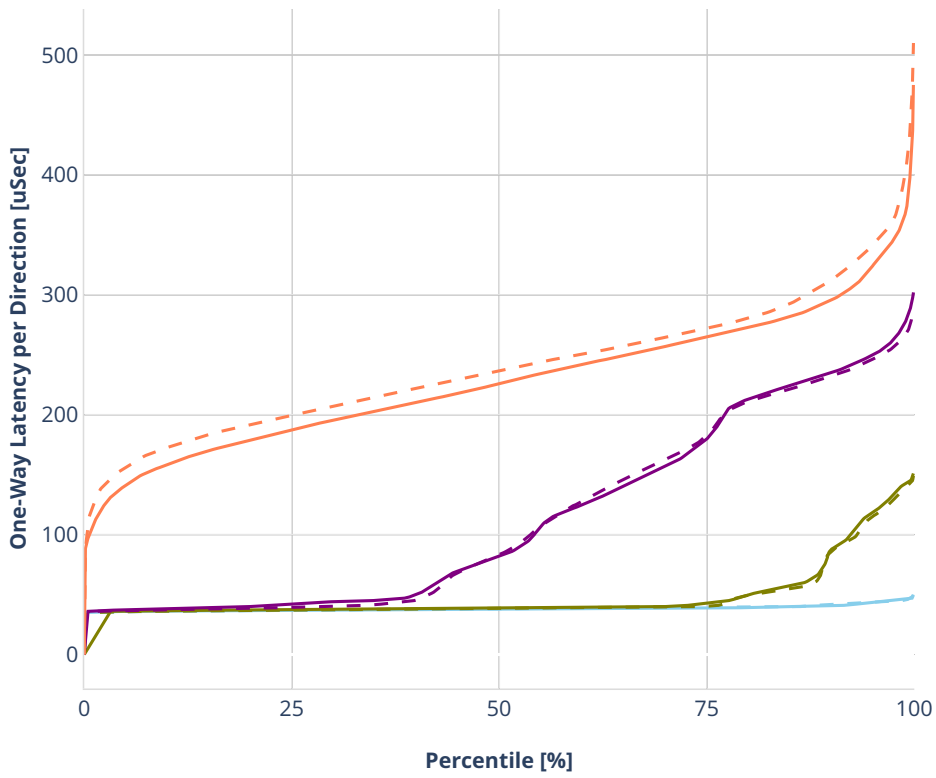

Latency: eth-l2xcbase-eth-2vhostvr1024-1vm-vppl2xc

- No-load.
- Low-load, 10% PDR.
- Mid-load, 50% PDR.
- High-load, 90% PDR.