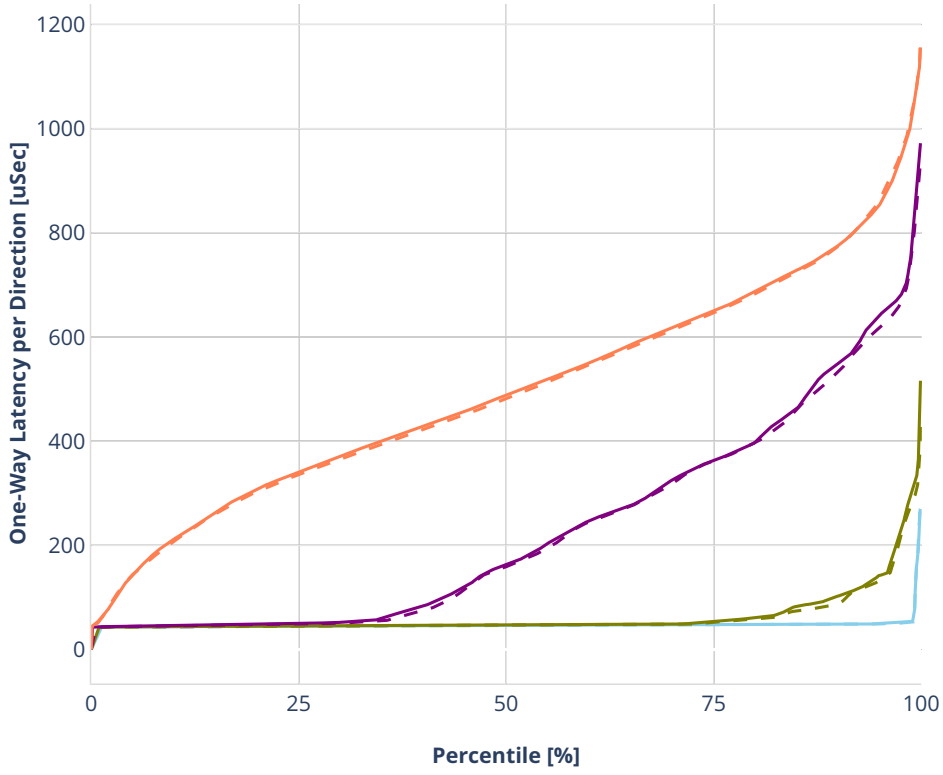

Latency: eth-l2bdbasemaclrn-eth-2vhostvr1024-1vm

- No-load.
- Low-load, 10% PDR.
- Mid-load, 50% PDR.
- High-load, 90% PDR.