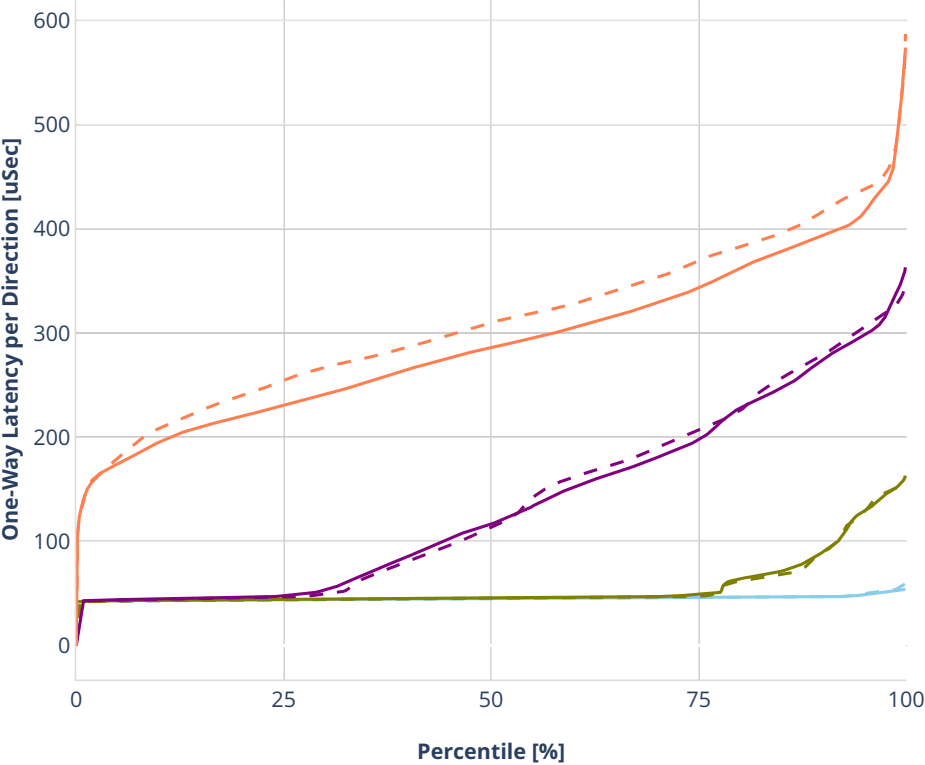

### Latency: eth-l2bdbasemaclrn-eth-2vhostvr1024-1vm-vppl2xc

- No-load.
- Low-load, 10% PDR.
- Mid-load, 50% PDR.
- High-load, 90% PDR.