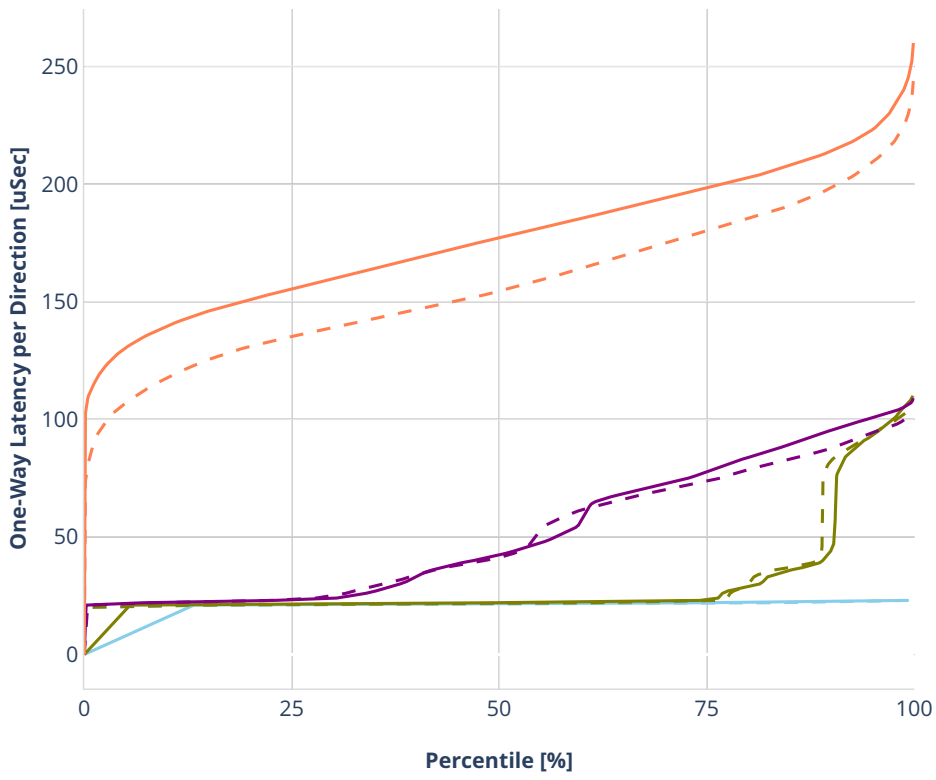

### Latency: dot1q-l2xcbase

- No-load.
- Low-load, 10% PDR.
- Mid-load, 50% PDR.
- High-load, 90% PDR.