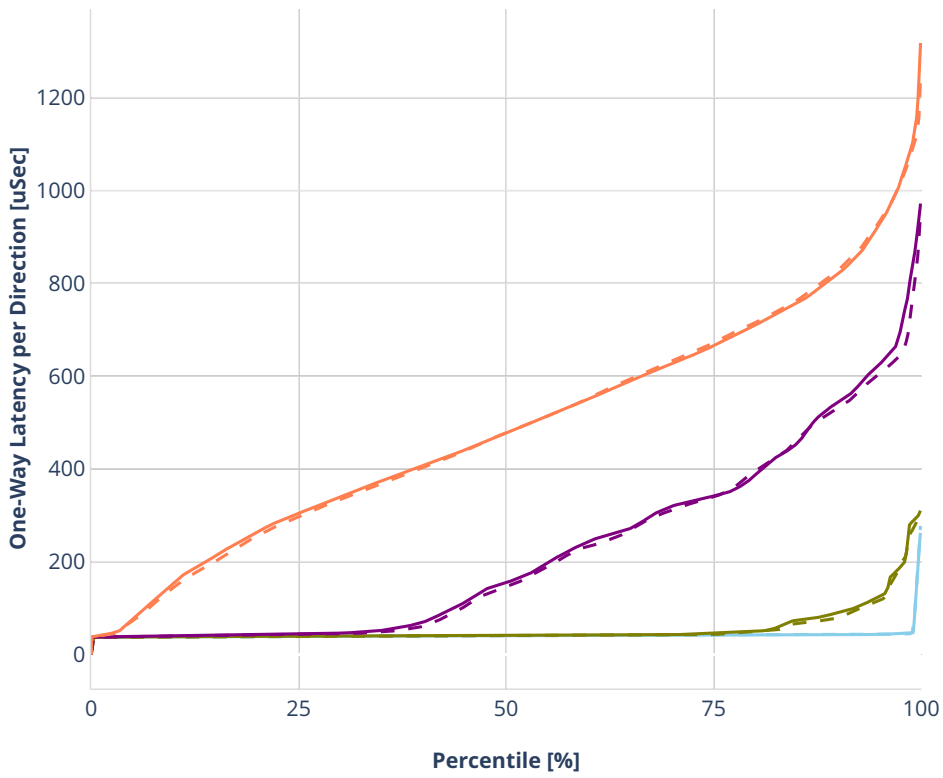

Latency: dot1q-l2xcbase-eth-2vhostvr1024-1vm

- No-load.
- Low-load, 10% PDR.
- Mid-load, 50% PDR.
- High-load, 90% PDR.