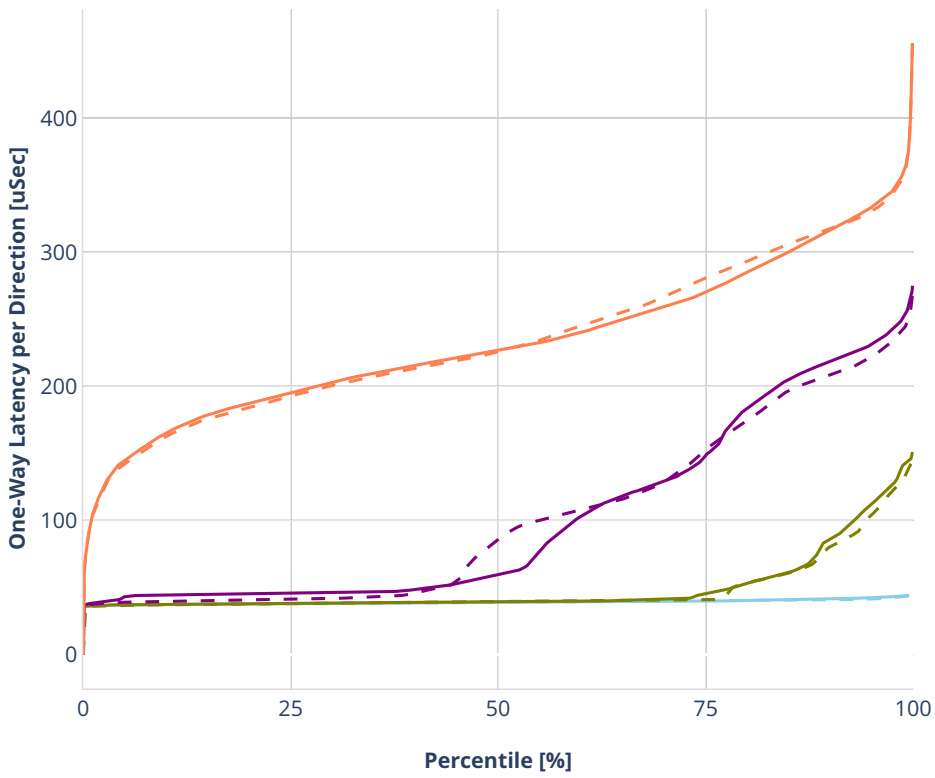

Latency: dot1q-l2xbase-eth-2vhostvr1024-1vm-vppl2xc

- No-load.
- Low-load, 10% PDR.
- Mid-load, 50% PDR.
- High-load, 90% PDR.