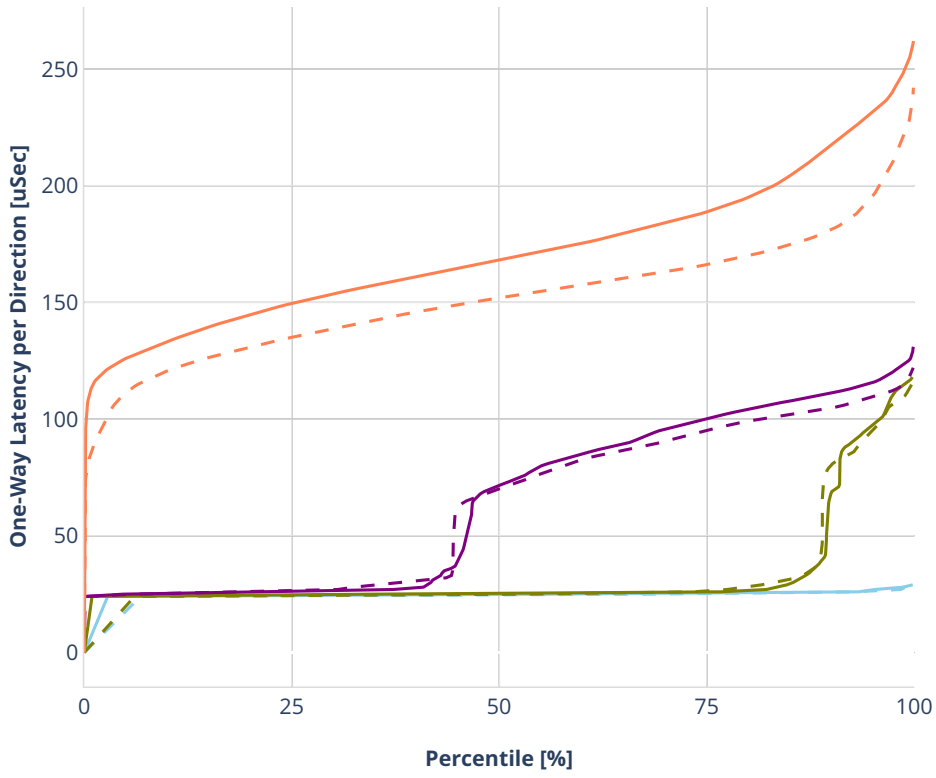

Latency: dot1q-l2bdbasemaclrn

- No-load.
- Low-load, 10% PDR.
- Mid-load, 50% PDR.
- High-load, 90% PDR.