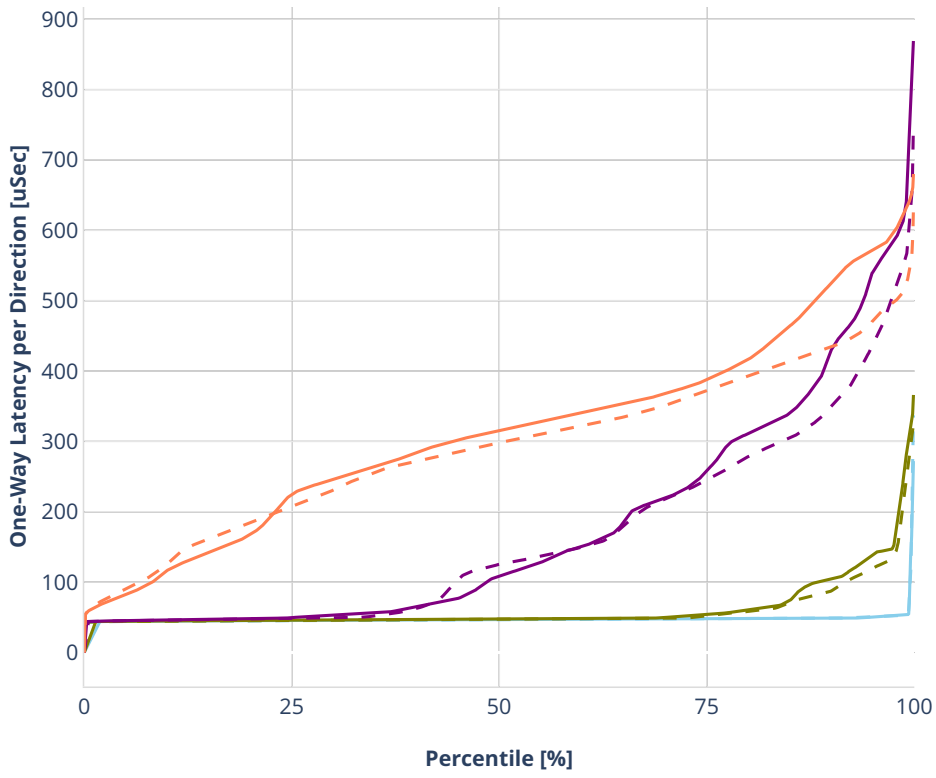

Latency: dot1q-l2bdbasemaclrn-eth-2vhostvr1024-1vm

- No-load.
- Low-load, 10% PDR.
- Mid-load, 50% PDR.
- High-load, 90% PDR.