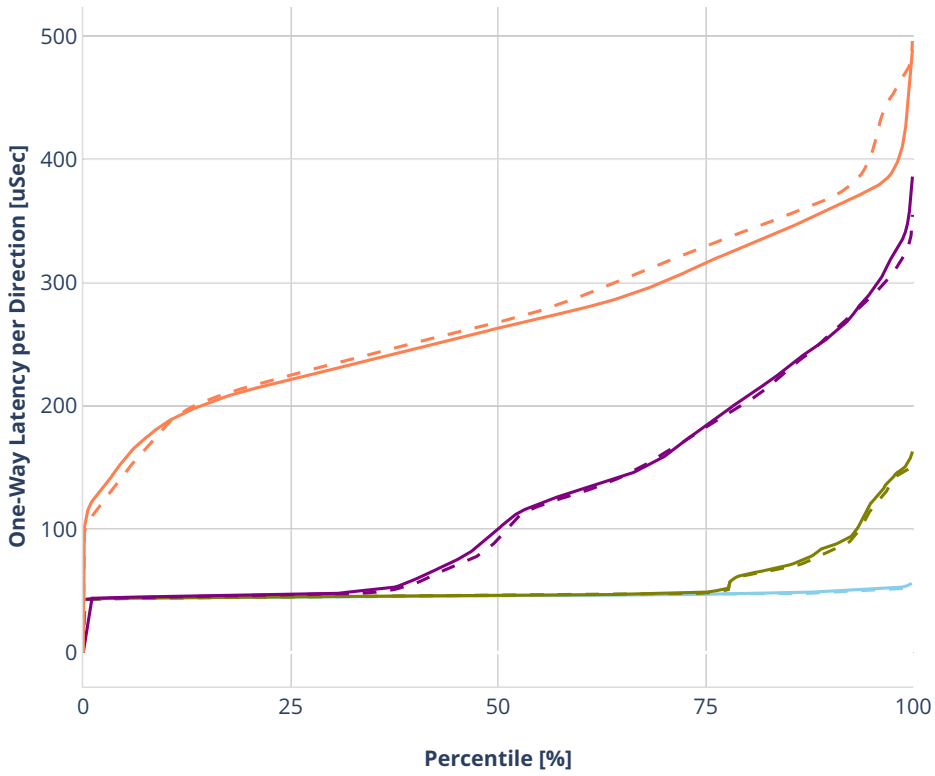

Latency: dot1q-l2bdbasemaclrn-eth-2vhostvr1024-1vm-vppl2xc

- No-load.
- Low-load, 10% PDR.
- Mid-load, 50% PDR.
- High-load, 90% PDR.