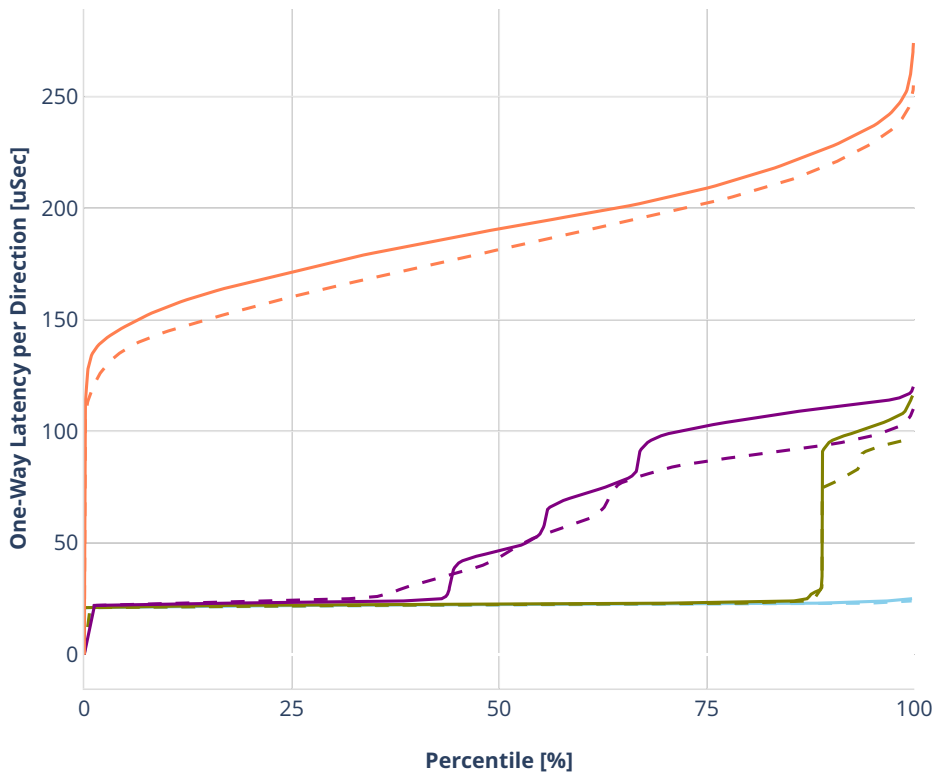

### Latency: dot1q-ip4base

- No-load.
- Low-load, 10% PDR.
- Mid-load, 50% PDR.
- High-load, 90% PDR.