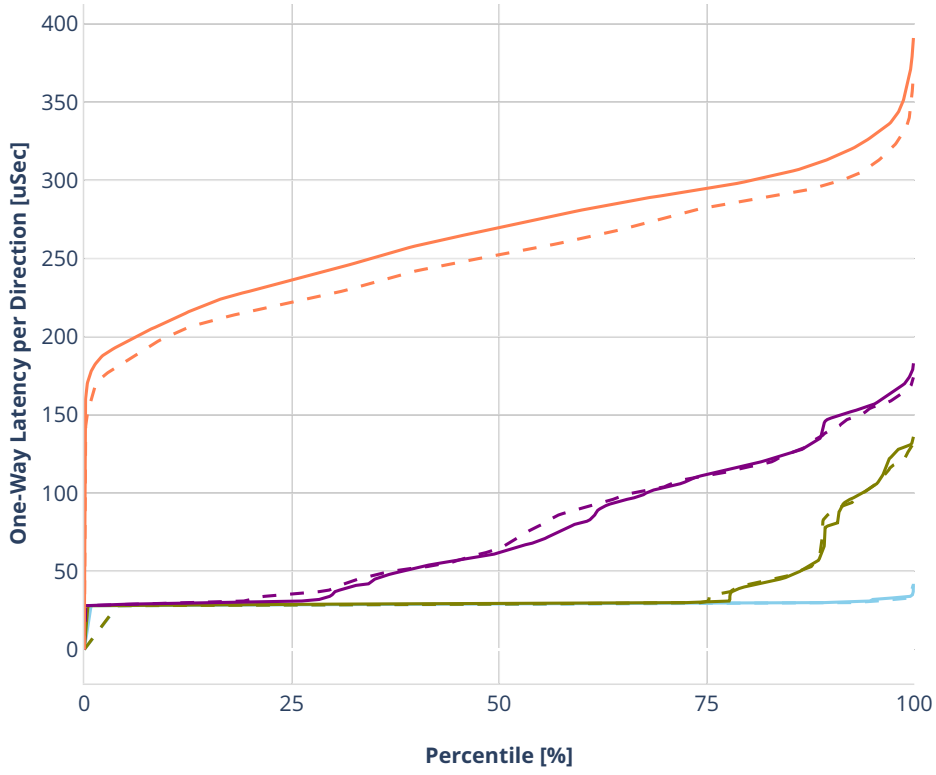

Latency: dot1q--ethip4vxlan-l2bdscale1l2bd1vlan1vxlan

- No-load.
- Low-load, 10% PDR.
- Mid-load, 50% PDR.
- High-load, 90% PDR.