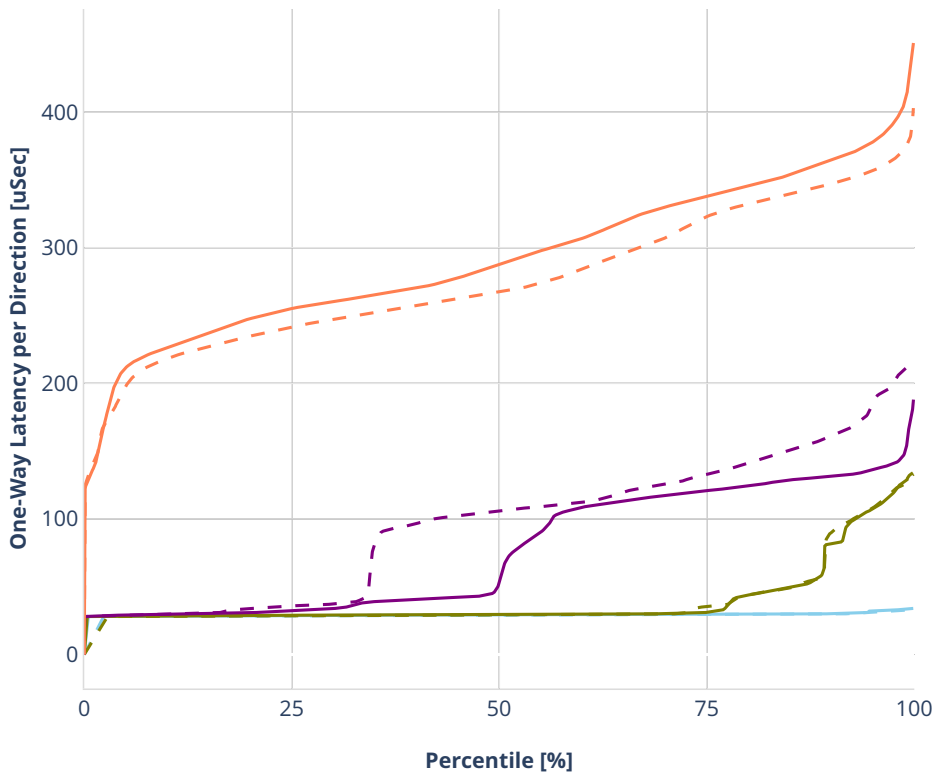

Latency: dot1q--ethip4vlan-l2bdscale100l2bd100vlan100vxlan

- No-load.
- Low-load, 10% PDR.
- Mid-load, 50% PDR.
- High-load, 90% PDR.