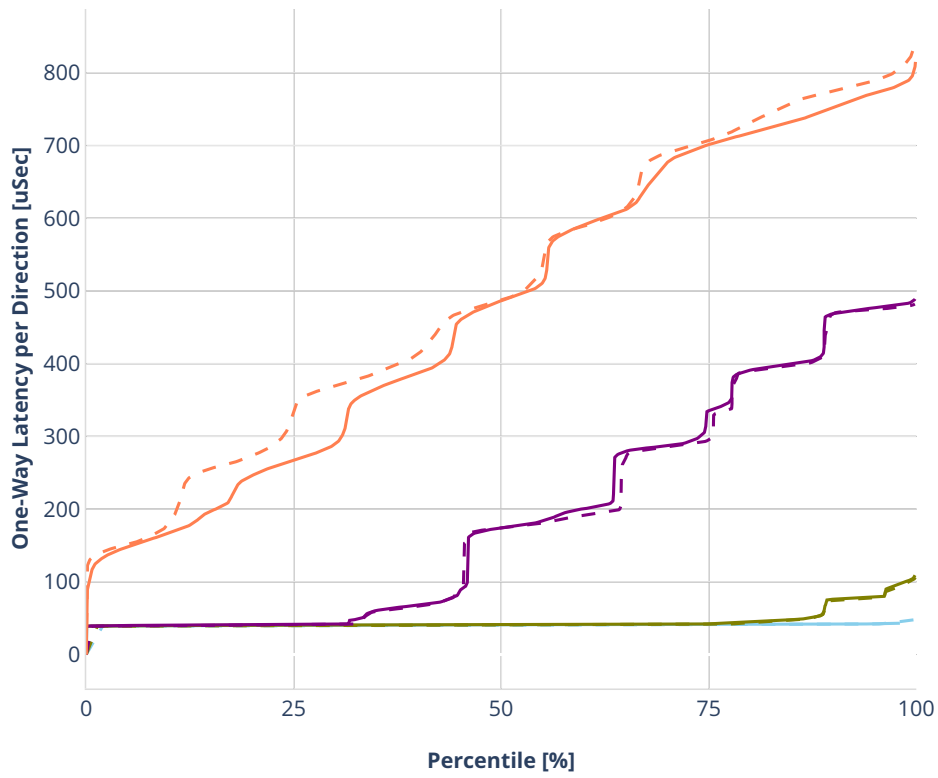

Latency: ethip4ipsec4tnlsw-ip4base-int-aes256gcm

- No-load.
- Low-load, 10% PDR.
- Mid-load, 50% PDR.
- High-load, 90% PDR.