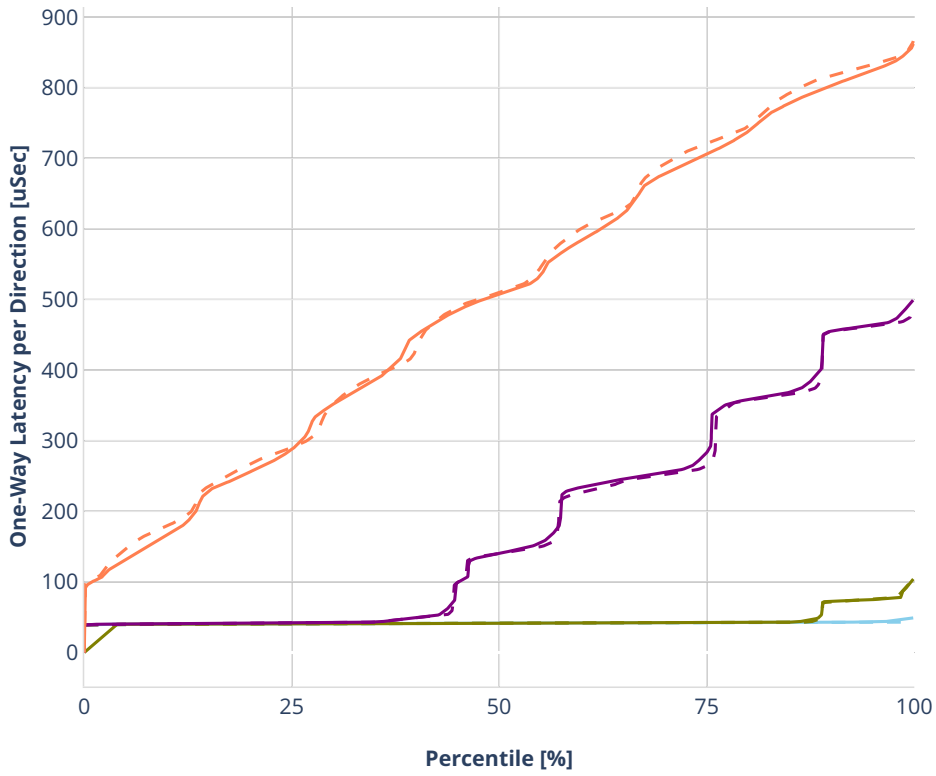

Latency: ethip4ipsec1000tnlsw-ip4base-int-aes256gcm

- No-load.
- Low-load, 10% PDR.
- Mid-load, 50% PDR.
- High-load, 90% PDR.