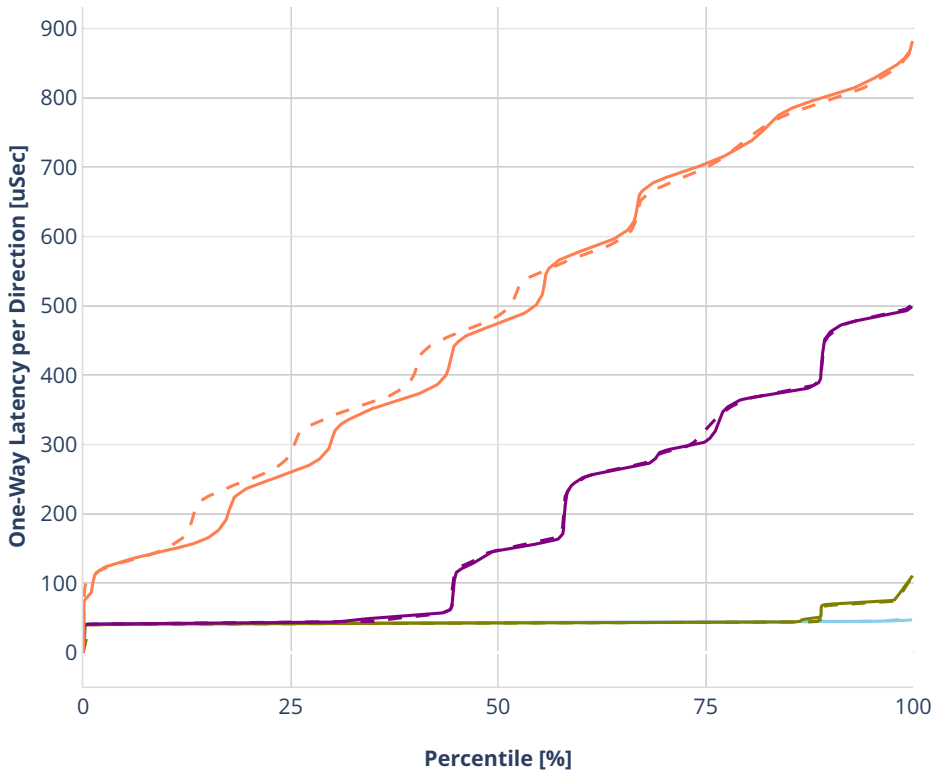

Latency: ethip4ipsec10000tnlsw-ip4base-int-aes256gcm

- No-load.
- Low-load, 10% PDR.
- Mid-load, 50% PDR.
- High-load, 90% PDR.