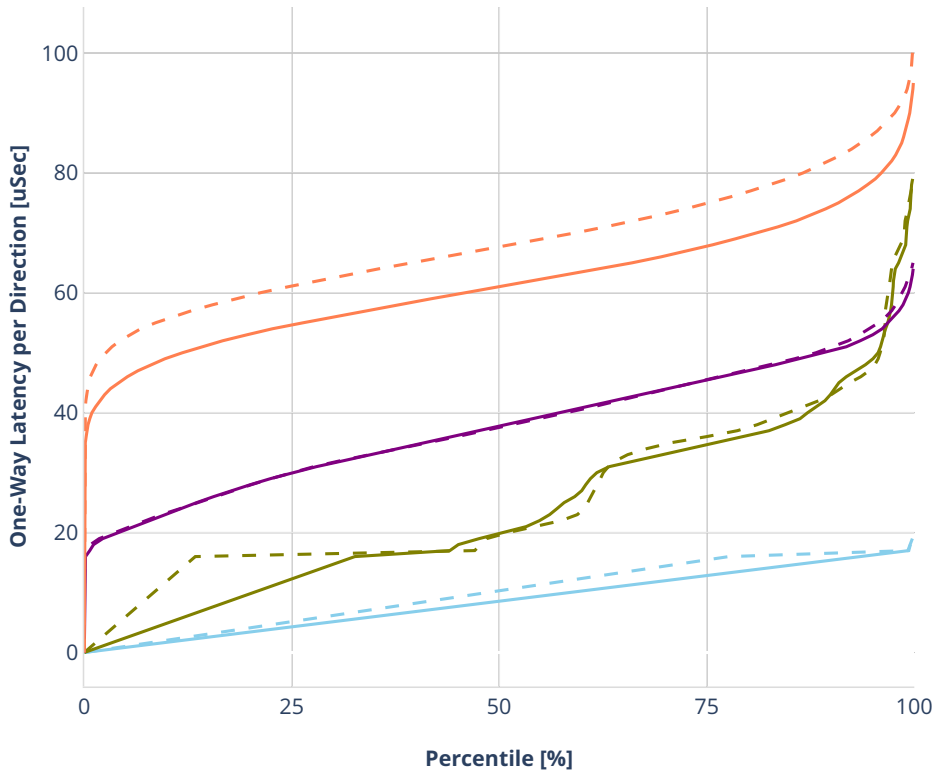

### Latency: ethip6-ip6scale2m

- No-load.
- Low-load, 10% PDR.
- Mid-load, 50% PDR.
- High-load, 90% PDR.