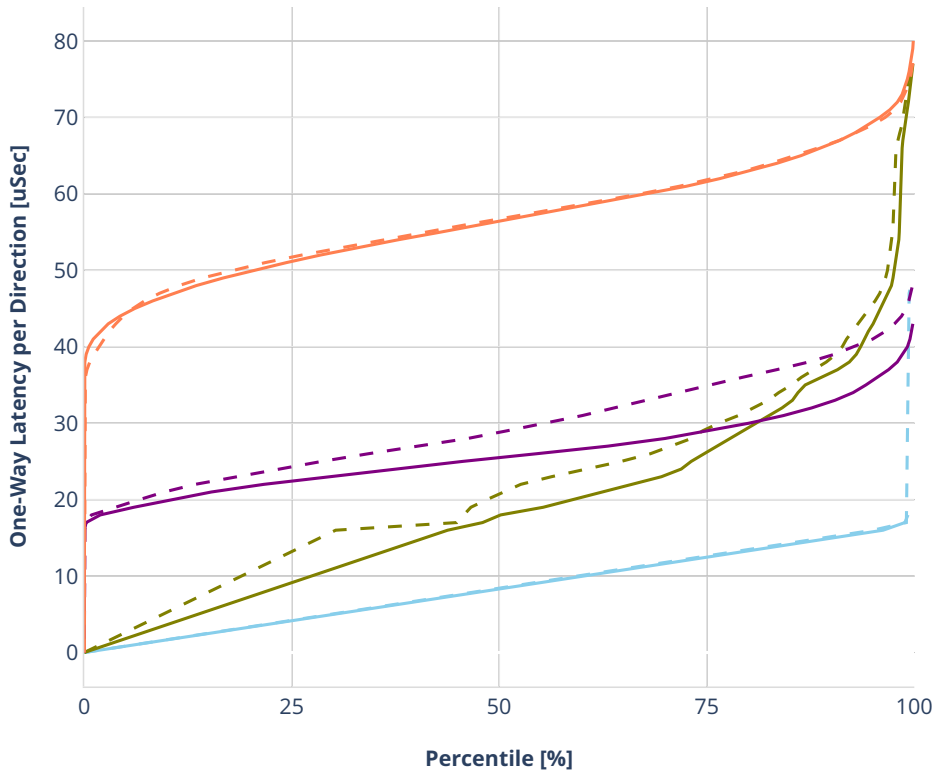

Latency: ethip6-ip6base

- No-load.
- Low-load, 10% PDR.
- Mid-load, 50% PDR.
- High-load, 90% PDR.