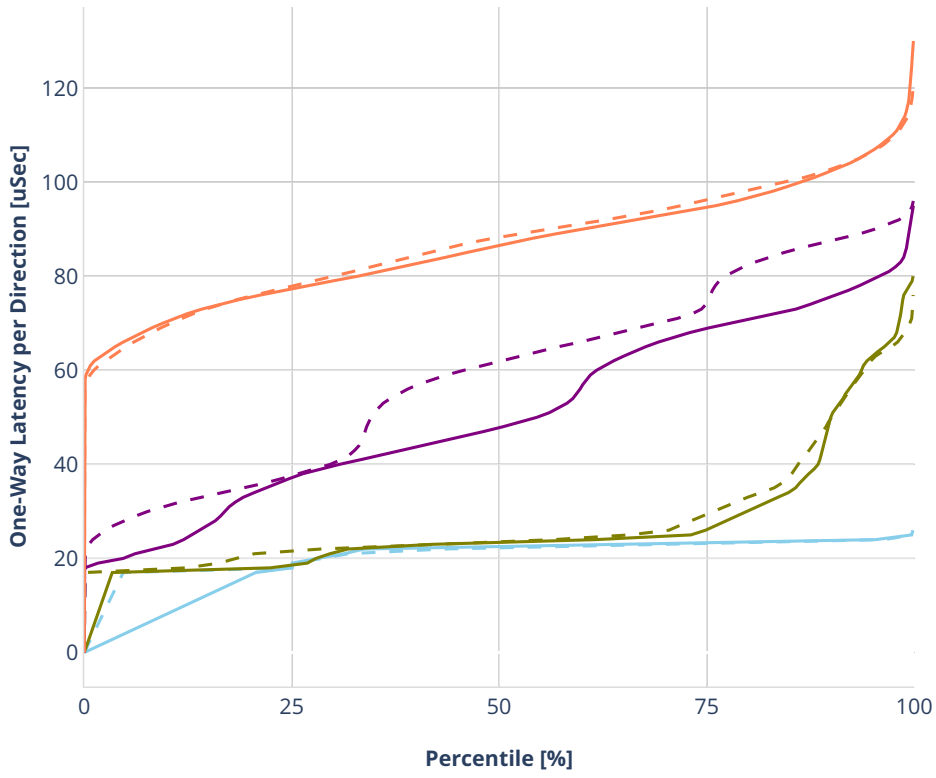

Latency: avf-ethip6srhip6-ip6base-srv6enc2sids

- No-load.
- Low-load, 10% PDR.
- Mid-load, 50% PDR.
- High-load, 90% PDR.