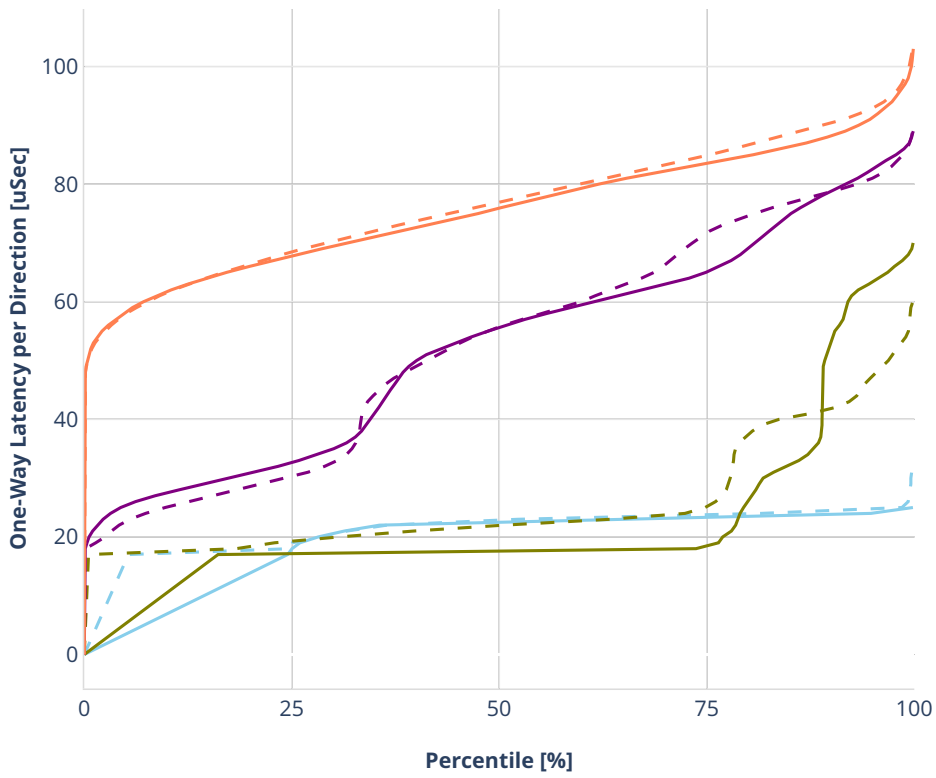

Latency: avf-ethip6srhip6-ip6base-srv6enc2sids-nodcaps

- No-load.
- Low-load, 10% PDR.
- Mid-load, 50% PDR.
- High-load, 90% PDR.