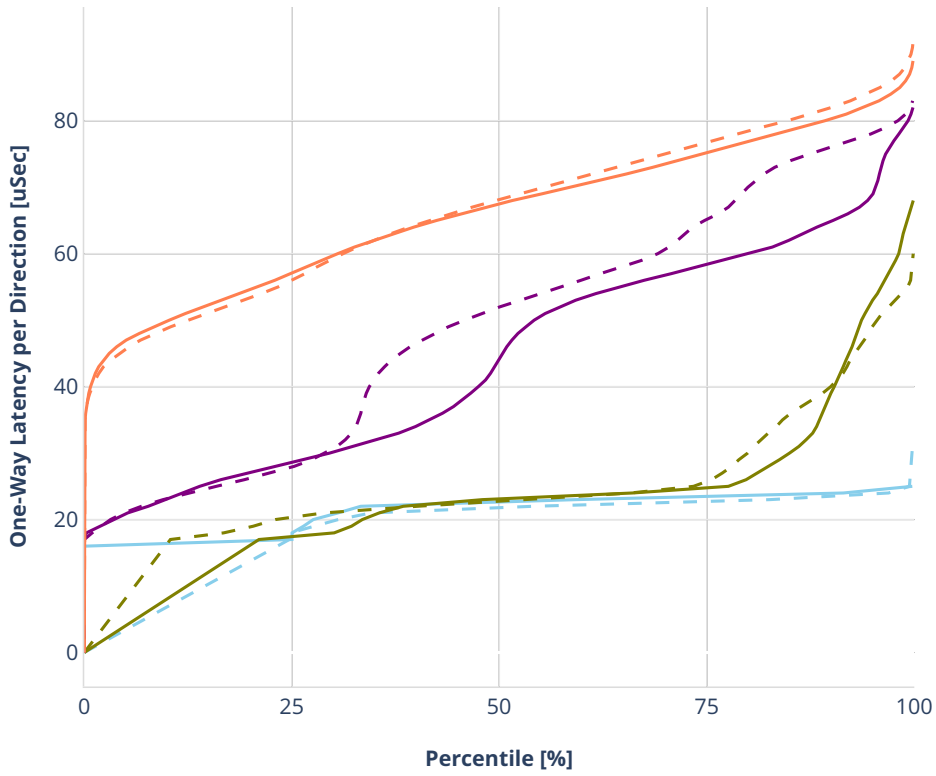

Latency: avf-ethip6ip6-ip6base-srv6enc1sid

- No-load.
- Low-load, 10% PDR.
- Mid-load, 50% PDR.
- High-load, 90% PDR.