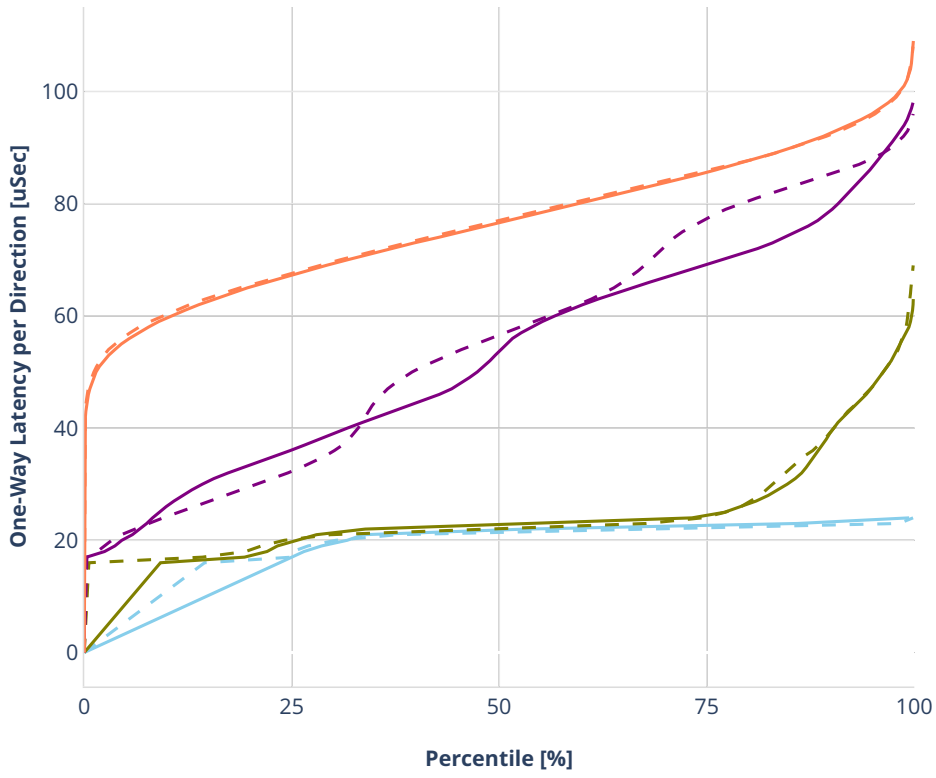

Latency: avf-ethip6-ip6scale2m

- No-load.
- Low-load, 10% PDR.
- Mid-load, 50% PDR.
- High-load, 90% PDR.